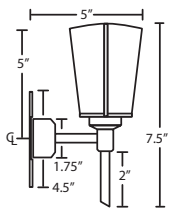

### MOUNTING

Installs directly to a 4" octagonal outlet box, with 1.75" left or right offset. Canopy allows direct wiring without outlet box, where armored cable or non-metallic sheathed cable is employed, and the decorative outlet box cover is not required. Orient upward or downward, wall-mount only.

**Project Information:**

GROOVE SHOWN IN MIRROR-FROST (6773MR) LIT & UNLIT

2SW: 15.375" L

3SW: 23.25" L

4SW: 31.125" L

All dimensions provided are nominal. Allowance must be made for dimensional tolerance in handcrafted glasses.