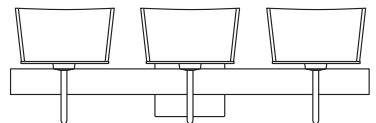

3SW: 23.25" L

4SW: 31.125" L