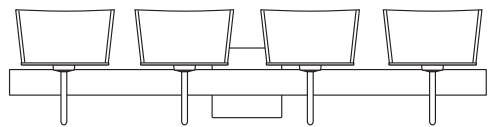

4SW: 31.125" L

All dimensions provided are nominal. Allowance must be made for dimensional tolerance in handcrafted glasses.