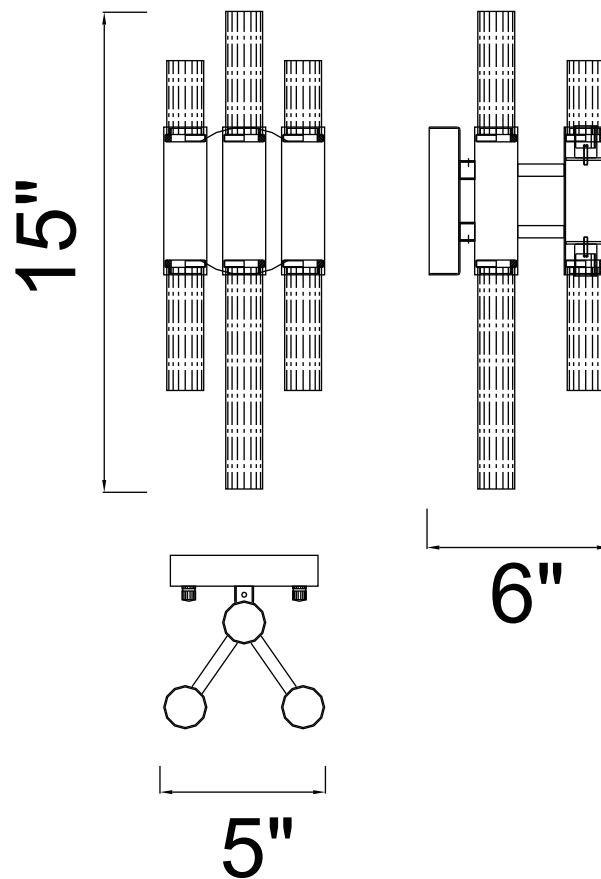

PROJECT: _____

FIXTURE TYPE: _____

LOCATION: _____

CONTACT/PHONE: _____

Item	1120W5-6-602
Collection	ORGUE
Finish	Satin Gold
Glass	Clear
Crystal	-----
Input	120V AC,60HZ,AC

Shade	-----
Length/Dia.	5"
Width/Ext.	6"
Height	15"
Maximum	-----
Lumens	-----

Light Source	LED G9
Bulb Info.	6×5W
Included	-----
Dimmable	Yes
Color	-----
Weight	