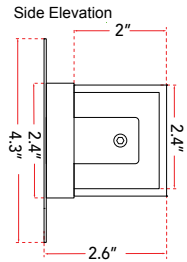

ABRA MODEL **20014WV-CH**

Miter Glass LED vanity

FAMILY NAME **Mist**

UPC 00810035190177

FIXTURE MATERIAL				FIXTURE DIMENSIONS IN INCHES										
Frame Material	Finishes Available	Diffuser Type	Diffuser Finish	Diameter	Height	o.a.h	Width	Length	Ext	Weight	ADA	Location	Rating	Compliance
Steel	CH-Chrome	Glass	Frosted		2.4	4.3		24	2.6	8	Compliant	Wall Mount only	Damp Location	cETLus
LAMPING										Compatible Dimmers		Junction Box Type		SUPPLIED
Lamp Type	Lamp qty	Wattage	Max Wattage	Base	Kelvin	CRI	Initial Lumen's	Delivered Lumen's	Voltage	Most Dimmers		Standard 4 x 4 Octagon Box		
LED	1	35w	35w	Solid State Module	3000k	90+	2975	2083 estimated	120v	SPECIAL NOTES				