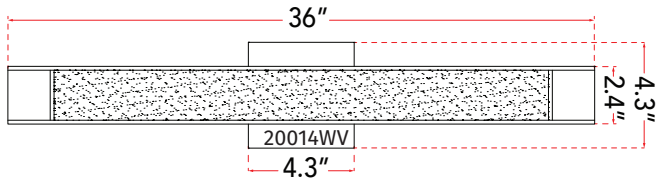

ABRA MODEL **20014WV-CH**

Miter Glass LED vanity

FAMILY NAME **Mist**

UPC 00810035190177

FIXTURE MATERIAL				FIXTURE DIMENSIONS IN INCHES										
Frame Material	Finishes Available	Diffuser Type	Diffuser Finish	Diameter	Height	o.a.h	Width	Length	Ext	Weight	ADA	Location	Rating	Compliance
Steel	CH-Chrome	Glass	Frosted		2.4	4.3		24	2.6	8	Compliant	Wall Mount only	Damp Location	cETLus
LAMPING										Compatible Dimmers		Junction Box Type		SUPPLIED
Lamp Type	Lamp qty	Wattage	Max Wattage	Base	Kelvin	CRI	Initial Lumen's	Delivered Lumen's	Voltage	Most Dimmers		Standard 4 x 4 Octagon Box		
LED	1	35w	35w	Solid State Module	3000k	90+	2975	2083 estimated	120v	SPECIAL NOTES				