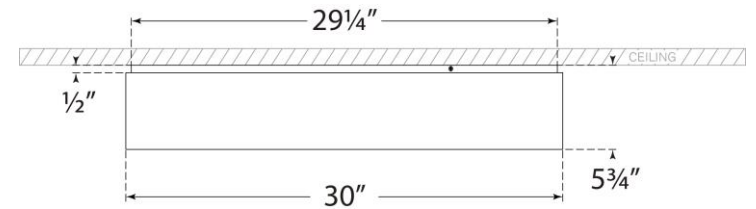

TEAR SHEET

Shaw Grande Flush Mount

Item # S 4045BLK

Designer: Studio VC

Height: 5.75"

Width: 30"

Canopy: 29.25" Round

Finishes: BLK, BSL, G, WHT

Glass Options: WG

Socket: Dedicated LED

Wattage: 80w (9600lm)

Weight: 35 Pounds

Front View

Top View