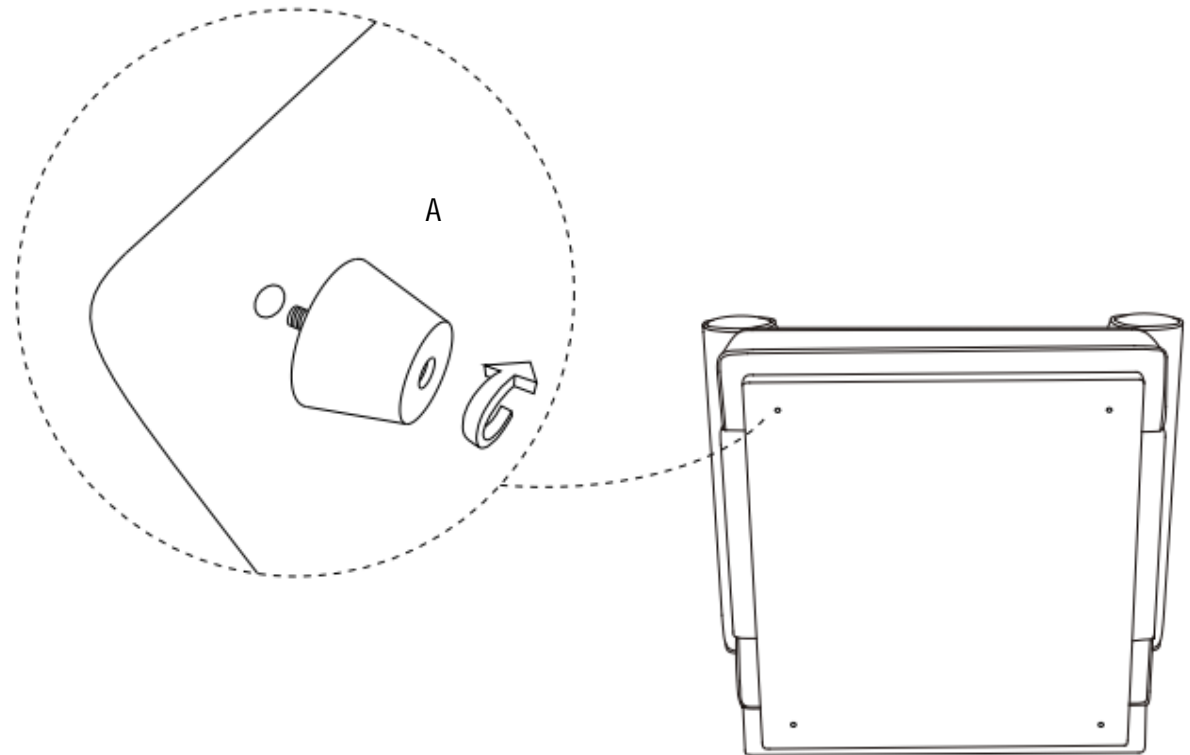

## **ASSEMBLY INSTRUCTIONS.**

ROSELLO ARM CHAIR LIGHT GREY

OA-1007-29

THANK YOU FOR YOUR PURCHASE!

### PARTS LIST

No.	DESCRIPTION	IMAGE	Q'TY
P1	BODY		1
P2	PLASTIC LEGS		4