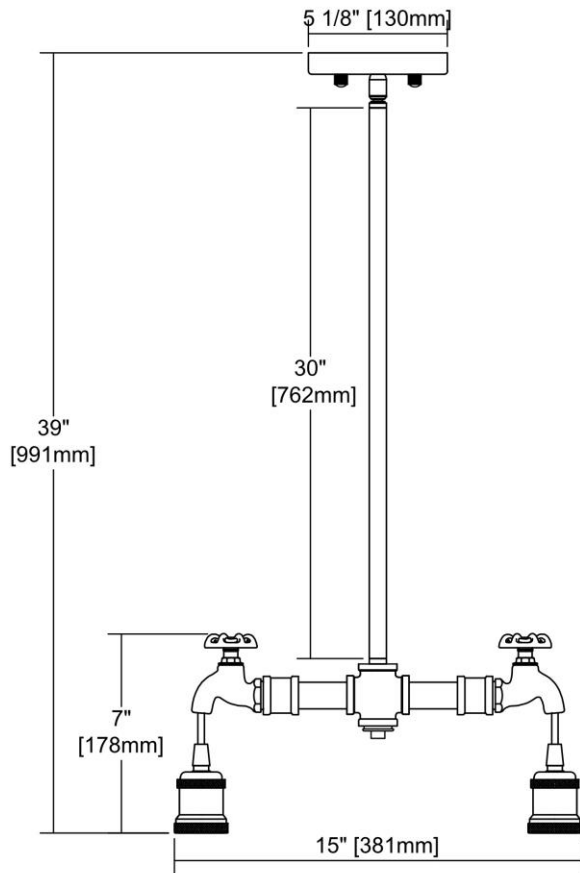

ITEM DIMENSIONS				RATINGS & SPECIFICATIONS				
<b>Width</b>	2 inches			<b>Safety Rating</b>	UL		<b>Certification</b>	N/A
<b>Depth</b>	15 inches			<b>ADA Compliant</b>	N/A		<b>Voltage</b>	N/A
<b>Height</b>	7 inches			<b>BULBS / SOCKETS</b>				
<b>Weight</b>	4 pounds			<b>Quantity</b>	2		<b>Wattage</b>	60 watts
ADDITIONAL DIMENSIONS				<b>Included</b>	No		<b>Type</b>	A19 (E26 Medium Base)
<b>Backplate / Canopy</b>	5x5			<b>Other</b>	N/A			
<b>HCWO</b>	N/A			CHAIN / CORD INFORMATION				
<b>Min. Extension</b>	N/A			<b>Chain</b>	N/A		<b>Cord</b>	N/A
<b>Max. Extension</b>	N/A			SHADE / GLASS DETAILS				
OVERALL HEIGHT				<b>Shade/Glass Description</b>	No Shade/Glass			
<b>Min.</b>	N/A		<b>Max.</b>	N/A				
EXTENSION ROD(S)				<b>Width</b>	N/A		<b>Height</b>	N/A
Rods: 1-6, 2-12				<b>Width at Top</b>	N/A		<b>Width at Bottom</b>	N/A