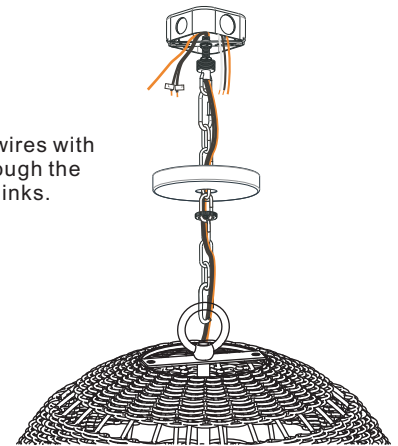

4 Pull Supply Wires

Pull the supply wires with ground wire through the chain alternate links.