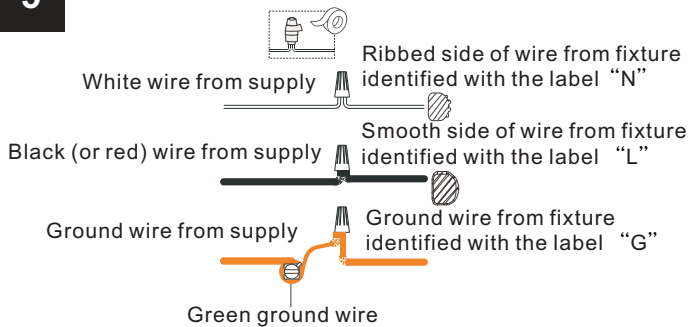

INSTALLATION

1 Install Socket Assembly to Rattan Shade

2 Install Crossbar Assembly

3 Install Fixture Chain

OPTIONAL: Adjust Chain as desired, using pliers and soft cloth (neither included).

* Ceiling Canopy shape is varies depends on item purchased.

Ceiling Canopy
Canopy Lock Ring

Suggested chain length for Ceiling height:
8 feet ceiling: use 9 link of chain and 2 quick links
9 feet ceiling: use 19 links of chain and 2 quick links
10 feet ceiling: use 29 links of chain and 2 quick links.

4 Pull Supply Wires

Pull the supply wires with ground wire through the chain alternate links.

5 Wiring

6 Install Ceiling Canopy

* Ceiling Canopy shape is varies depends on item purchased.

7 Install Glass Shade and Bulb

Install the correct bulb referring to fixture markings and/or labels for maximum wattage.

Recommended Bulb Type (not included):

Your installation is now complete! Restore electricity and save this sheet for future reference.