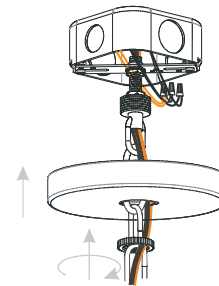

6 Install Ceiling Canopy

* Ceiling Canopy shape is varies depends on item purchased.

7 Install Glass Shade and Bulb

Install the correct bulb referring to fixture markings and/or labels for maximum wattage.

Recommended Bulb Type (not included):