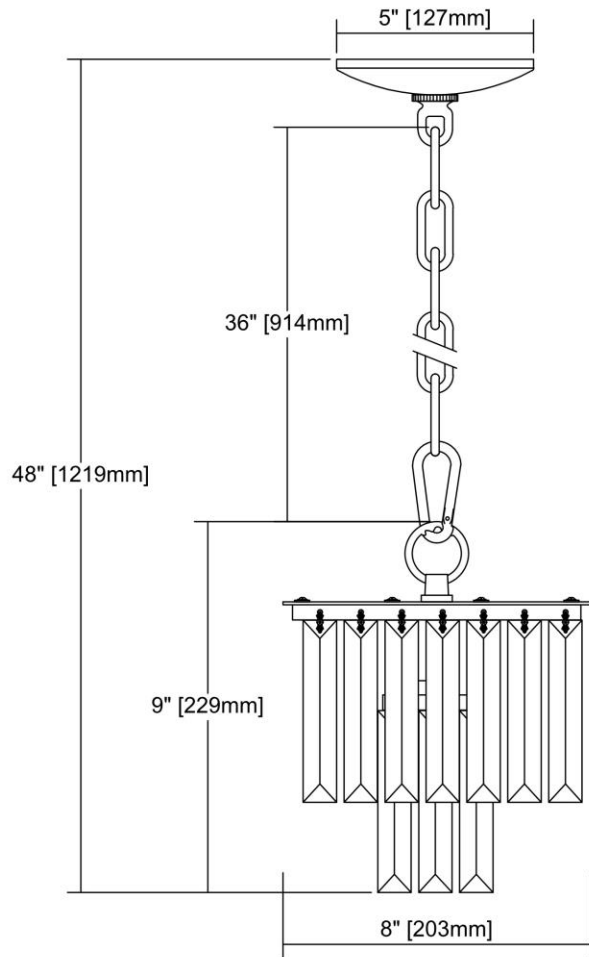


	ITEM #:	15224/1-LED
	UPC	748119105765
	Description	Palacial 1-Light Mini Pendant in Oil Rubbed Bronze with Clear Crystal - Includes LED Bulb
	Finish	Oil Rubbed Bronze
	Materials	Crystal, Metal
	Brand	ELK Lighting
	Collection	Palacial
	Category	Indoor Lighting
	Type	Mini Pendant

ITEM DIMENSIONS				RATINGS & SPECIFICATIONS				
Width	8 inches			Safety Rating	UL		Certification	N/A
Depth	8 inches			ADA Compliant	N/A		Voltage	N/A
Height	9 inches			BULBS / SOCKETS				
Weight	5 pounds			Quantity	1	Wattage	4.8 watts	
ADDITIONAL DIMENSIONS				Included	No		Type	B11 (E12 Candelabra Base)
Backplate / Canopy	N/A			Other	N/A			
HCWO	N/A			CHAIN / CORD INFORMATION				
Min. Extension	N/A			Chain	N/A		Cord	N/A
Max. Extension	N/A			SHADE / GLASS DETAILS				
OVERALL HEIGHT				Shade/Glass Description	Clear Crystal			
Min.	N/A		Max.	N/A				
EXTENSION ROD(S)				Width	N/A		Height	N/A
N/A				Width at Top	N/A		Width at Bottom	N/A