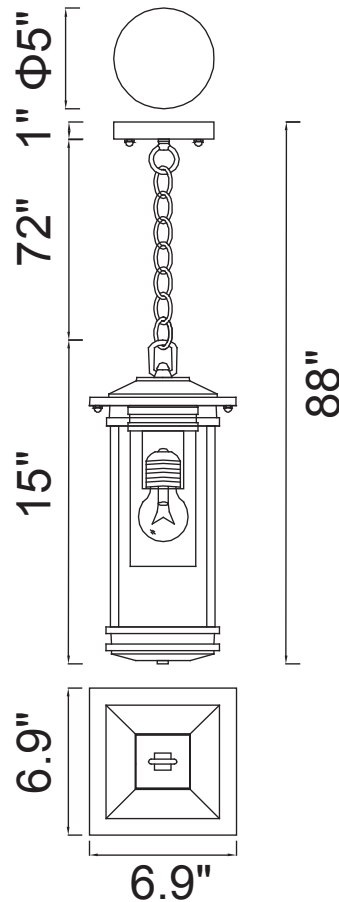

PROJECT: \_\_\_\_\_

FIXTURE TYPE: \_\_\_\_\_

LOCATION: \_\_\_\_\_

CONTACT/PHONE: \_\_\_\_\_

Item	0412P7-1-101
Collection	
Finish	Black
Glass	Frost
Crystal	-----
Input	120V AC,60HZ,AC

Shade	-----
Length/Dia.	6.9"
Width/Ext.	6.9"
Height	15"
Maximum	88"
Lumens	-----

Light Source	E26
Bulb Info.	1×60W
Included	-----
Dimmable	No
Color	-----
Weight	