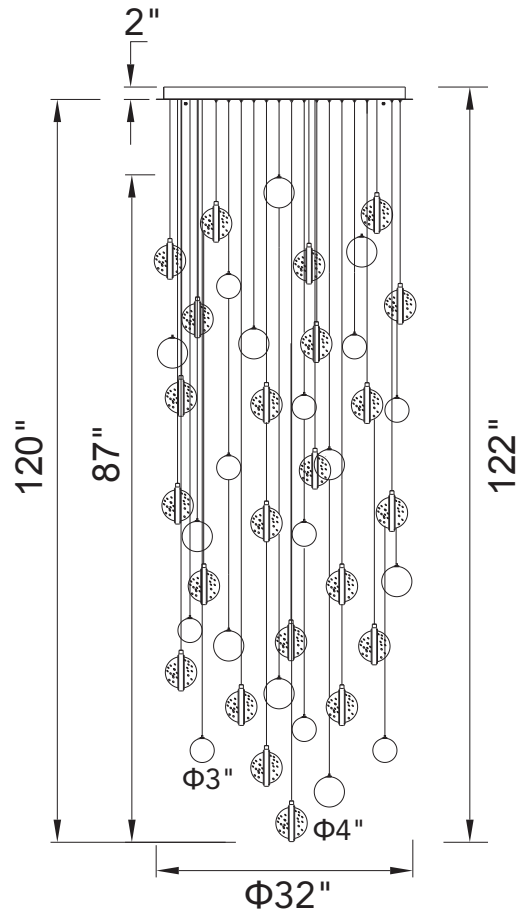

PROJECT: \_\_\_\_\_

FIXTURE TYPE: \_\_\_\_\_

LOCATION: \_\_\_\_\_

CONTACT/PHONE: \_\_\_\_\_

Item	1673P32-23-613
Collection	Salvador
Category	Chandelier
Finish	Polished Nickel
Glass	-----
Crystal	Bubbled
Acrylic	-----

Shade Color	-----
Min Assembled Height	89"
Max Assembled Height	122"
Width	32"
Length	-----
Extension Wall Mounts	-----
Input	120V AC,60HZ,AC

Lumens	2392
Light Source	Integrated LED
Bulb Info.	46W
Included	Yes
Dimmable	Yes
Colour Temp	3000
Weight	102.96 Lbs