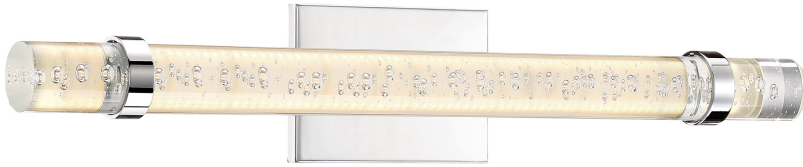

PCBC8526C

Bracer Bath Light
Polished Chrome

QUOIZEL
LIGHTING

DIMENSIONS

Dimensions: 26.00" W x 4.75" H x 3.75" D

Backplate Dimensions: 4.75"H x 6.75"W

HCWO: 2.5"

Weight: 6.50 lbs

DETAILS

Material: Steel

Glass/Shade Description: Clear Seeded Glass

LAMPING

Light Source: Integrated LED

PHOTOMETRICS

LED

Lumens: 1899

LED Total Watts: 32.4

Color Rendering: 90

Color Temperature: Warm (3000K)

ELECTRICAL

Dimmable: No

Voltage: 120v

Wire Length: 0.5'

INSTALLATION