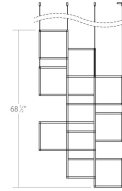

# Cubix LED Chandelier Spec Sheet

SKU: 24Z0004K    Learn more at:  
<https://sonnemanlight.com/cubix-led-chandelier>

Description: Cubix LED Chandelier brings volume and constructive interest to Modern space. Arrayed in precisely interconnected relationships, these suspended cubes are joined to each other by a shared leg on each frame. With each cube set at one of four vertical positions to the next, the construction allows for expansive horizontal and vertical arrays across the plane and height of a space. If a minimal height is desired, learn how low profile [Cubix Surface](#) expands the utility and aesthetic application of the Cubix family.

## Dimensions

Height:	72.5"
Width:	36.5"
Length:	36.5"
Size:	9-Light Vertical
Canopy/Backplate/Base Width:	4.5
Canopy/Backplate/Base Depth:	4.5
Canopy/Backplate/Base Height:	0.5