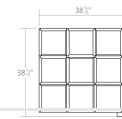

# Cubix LED Chandelier Spec Sheet

SKU: 24Z0004K    Learn more at:  
<https://sonnemanlight.com/cubix-led-chandelier>

Description: Cubix LED Chandelier brings volume and constructive interest to Modern space. Arrayed in precisely interconnected relationships, these suspended cubes are joined to each other by a shared leg on each frame. With each cube set at one of four vertical positions to the next, the construction allows for expansive horizontal and vertical arrays across the plane and height of a space. If a minimal height is desired, learn how low profile [Cubix Surface](#) expands the utility and aesthetic application of the Cubix family.

## Dimensions

Height:	72.5"
Width:	36.5"
Length:	36.5"
Size:	9-Light Vertical
Canopy/Backplate/Base Width:	4.5
Canopy/Backplate/Base Depth:	4.5
Canopy/Backplate/Base Height:	0.5