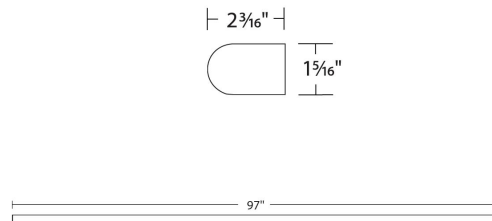

Fixture Type: _____

Catalog Number: _____

Project: _____

Location: _____

Nightstick Bathroom Sconce 3000K

Model & Size	Color Temp & CRI	Finish	Watt	LED Lumens	Delivered Lumens	Title 24
WS-35897 97"	3000K 90	AL Brushed Aluminum	84W	6458	3985	Yes
	3000K 90	WT White	84W	6458	3985	Yes

Example: **WS-35897-AL**

DESCRIPTION

A slender bar of light available in a variety of lengths from very short (1.5 feet) to very long (over 8 feet) gives you multiple mounting options for a clean and consistent lighting scheme no matter the size of your environment.

FEATURES

- Multiple sizes to meet numerous applications
- Decorative plate to cover up to a standard 4" junction box is included
- ACLED driverless technology
- 5 year warranty

SPECIFICATIONS

Color Temp:	3000K
Input:	120 VAC, 50/60Hz
CRI:	90
Dimming:	ELV: 100 - 10%
Rated Life:	54000 Hours
Mounting:	Can be mounted on ceiling or wall in all orientations
Standards:	ETL, cETL, Title 24 JA8-2016 Compliant Damp Location Listed
Construction:	Aluminum hardware with co-extruded acrylic diffuser

FINISHES

LINE DRAWING

WS-35897