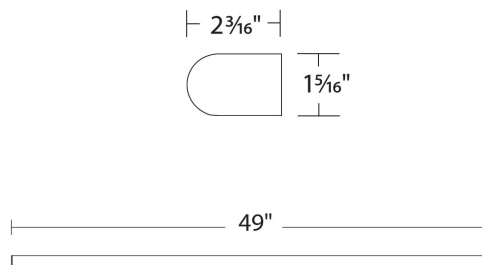

Fixture Type: _____

Catalog Number: _____

Project: _____

Location: _____

Nightstick

Bathroom Sconce 3000K

Model & Size	Color Temp & CRI	Finish	Watt	LED Lumens	Delivered Lumens	Title 24
WS-35849 49"	3000K 90	AL Brushed Aluminum	44W	3399	2097	Yes
	3000K 90	WT White	44W	3399	2097	Yes

Example: **WS-35849-AL**

DESCRIPTION

A slender bar of light available in a variety of lengths from very short (1.5 feet) to very long (over 8 feet) gives you multiple mounting options for a clean and consistent lighting scheme no matter the size of your environment.

FEATURES

- Multiple sizes to meet numerous applications
- Decorative plate to cover up to a standard 4" junction box is included
- ACLED driverless technology
- 5 year warranty

SPECIFICATIONS

Color Temp:	3000K
Input:	120 VAC, 50/60Hz
CRI:	90
Dimming:	ELV: 100 - 10%
Rated Life:	54000 Hours
Mounting:	Can be mounted on ceiling or wall in all orientations
Standards:	ETL, cETL, Title 24 JA8-2016 Compliant Damp Location Listed
Construction:	Aluminum hardware with co-extruded acrylic diffuser

FINISHES

LINE DRAWING

WS-35849