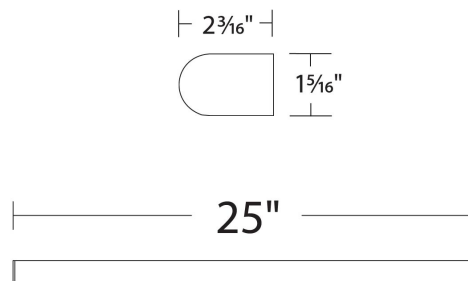

Fixture Type: _____

Catalog Number: _____

Project: _____

Location: _____

Nightstick Bathroom Sconce 3000K

Model & Size	Color Temp & CRI	Finish	Watt	LED Lumens	Delivered Lumens	Title 24
WS-35825 25"	3000K 90	AL Brushed Aluminum	22W	1708	1054	Yes
	3000K 90	WT White	22W	1708	1054	Yes

Example: **WS-35825-AL**

DESCRIPTION

A slender bar of light available in a variety of lengths from very short (1.5 feet) to very long (over 8 feet) gives you multiple mounting options for a clean and consistent lighting scheme no matter the size of your environment.

FEATURES

- Multiple sizes to meet numerous applications
- Decorative plate to cover up to a standard 4" junction box is included
- ACLED driverless technology
- 5 year warranty

SPECIFICATIONS

Color Temp:	3000K
Input:	120 VAC, 50/60Hz
CRI:	90
Dimming:	ELV: 100 - 10%
Rated Life:	54000 Hours
Mounting:	Can be mounted on ceiling or wall in all orientations
Standards:	ETL, cETL, Title 24 JA8-2016 Compliant Damp Location Listed
Construction:	Aluminum hardware with co-extruded acrylic diffuser

FINISHES

LINE DRAWING

WS-35825