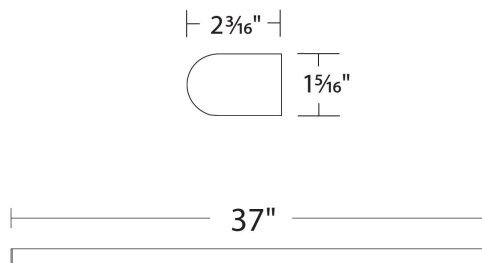

Fixture Type: _____

Catalog Number: _____

Project: _____

Location: _____

Nightstick Bathroom Sconce 3000K

Model & Size	Color Temp & CRI	Finish	Watt	LED Lumens	Delivered Lumens	Title 24
WS-35837 37"	3000K 90	AL Brushed Aluminum	34W	2585	1595	Yes
	3000K 90	WT White	34W	2585	1595	Yes

Example: **WS-35837-AL**

DESCRIPTION

A slender bar of light available in a variety of lengths from very short (1.5 feet) to very long (over 8 feet) gives you multiple mounting options for a clean and consistent lighting scheme no matter the size of your environment.

FEATURES

- Multiple sizes to meet numerous applications
- Decorative plate to cover up to a standard 4" junction box is included
- ACLED driverless technology
- 5 year warranty

SPECIFICATIONS

Color Temp:	3000K
Input:	120 VAC, 50/60Hz
CRI:	90
Dimming:	ELV: 100 - 10%
Rated Life:	54000 Hours
Mounting:	Can be mounted on ceiling or wall in all orientations
Standards:	ETL, cETL, Title 24 JA8-2016 Compliant Damp Location Listed
Construction:	Aluminum hardware with co-extruded acrylic diffuser

FINISHES

LINE DRAWING

WS-35837