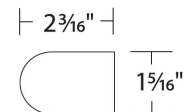

Fixture Type: _____

Catalog Number: _____

Project: _____

Location: _____

Nightstick Bathroom Sconce 3000K

Model & Size	Color Temp & CRI	Finish	Watt	LED Lumens	Delivered Lumens	Title 24
WS-35861 61"	3000K 90	AL Brushed Aluminum	53W	3610	2228	Yes
	3000K 90	WT White	53W	3610	2228	Yes

Example: **WS-35861-AL**

DESCRIPTION

A slender bar of light available in a variety of lengths from very short (1.5 feet) to very long (over 8 feet) gives you multiple mounting options for a clean and consistent lighting scheme no matter the size of your environment.

FEATURES

- Multiple sizes to meet numerous applications
- Decorative plate to cover up to a standard 4" junction box is included
- ACLED driverless technology
- 5 year warranty

SPECIFICATIONS

Color Temp:	3000K
Input:	120 VAC, 50/60Hz
CRI:	90
Dimming:	ELV: 100 - 10%
Rated Life:	54000 Hours
Mounting:	Can be mounted on ceiling or wall in all orientations
Standards:	ETL, cETL, Title 24 JA8-2016 Compliant Damp Location Listed
Construction:	Aluminum hardware with co-extruded acrylic diffuser

FINISHES

LINE DRAWING

WS-35861