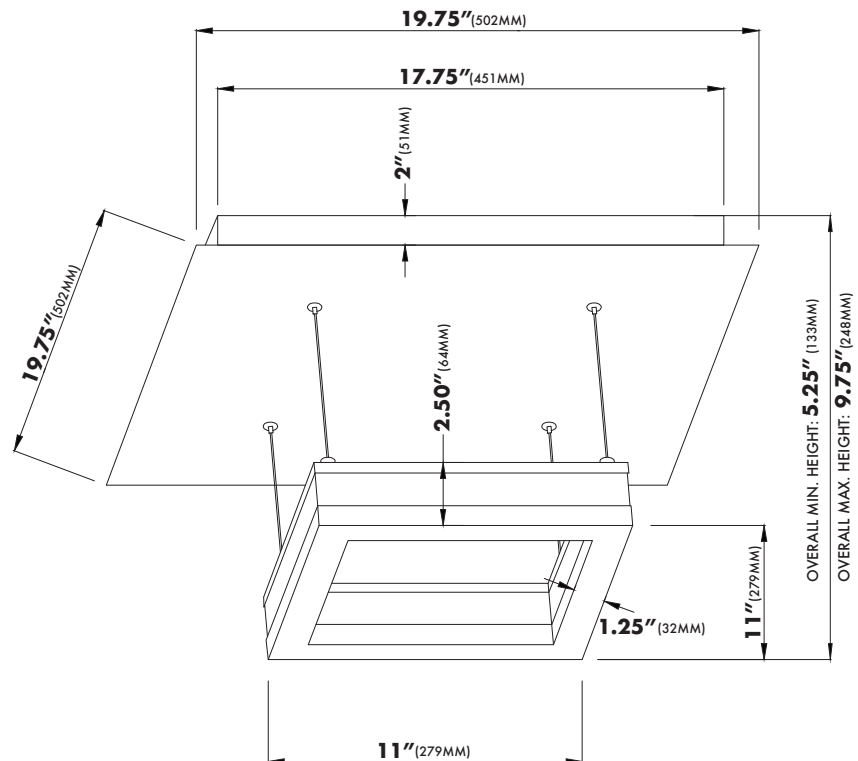

### FEATURES

- Aluminum Body / Acrylic Prismatic Lens
- Suspension Fixture w/ Angle and Height Adjustable Cables
- Kelvin Color Changing Temperature Technology from 3000 to 6500
- 1611 Lumens
- 66 Watts / 120 Volts / >80 CRI
- Includes Remote Control for Color and Dimming Functions (Fixture Does Not Support Dimmer Switches)
- Dimmable Constant Voltage Driver
- Dry Rated

## MODEL# **VHP26520** DIMENSIONS

CANOPY: **19.75" x 2"** (502MM x 51MM)

OVERALL MAX. HEIGHT: **9.75"** (248MM)

THE MEASUREMENTS ARE ROUNDED TO THE NEAREST 1/4"