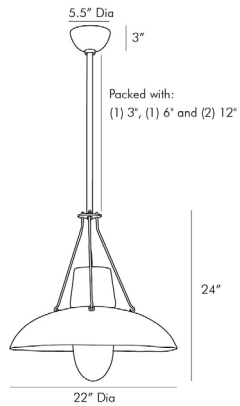

ARTERIOS

DAWN PENDANT

44925
 H: 27 IN, Dia: 22.00 IN
 Bronze
 Contract Suitable As Is

Find yourself fawning over the farmhouse feel the Dawn delivers. A hammered iron shade houses only a single bulb but provides ample light thanks to its half-dome shape. A frosted glass diffuser tops the shade and helps to softly scatter light over a table or island. Its bronze finish allows this piece to blend in perfectly with existing decor. Additional pipe available (PIPE-451). Damp-rated, although limited covered outdoor conditions may affect finish.

APPEARANCE

Material Glass, Iron
 Finish Bronze, Frosted
 Top Coat/Sealant false

DIMENSIONS

Pendant H: 24 IN, Dia: 22.00 IN
 Minimum Hanging Height 27 IN
 Maximum Hanging Height 60 IN
 Canopy H: 3 IN, Dia: 5.50 IN

WIRING

Rating Damp
 Cord 10 FT, Black, SVT
 Socket 1, Type A- E26 Other
 Maximum Watt 40
 Voltage 110-120 V

CERTIFICATIONS

Certifications Mexico
 United States, Canada

COMPLIANCY

UL/ETL Yes
 RoHS false

SHIPPING

Product Weight 11 LBS
 Gross Weight 1 22.7 LBS
 Shipping Box 1 H: 23.3 IN, L: 23.3 IN, W: 10.3 IN

REPLACEMENT PARTS

Replacement Part 1 PIPE-451
 Replacement Part 1 Dim (2) 3", (2) 6", (2) 12"
 Replacement Part 2 CANOPY-458
 Replacement Part 2 Dim 3x5.5