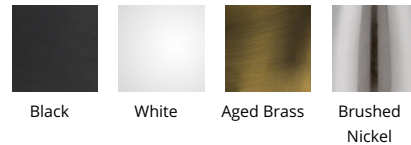

FINISHES:

LINE DRAWING: