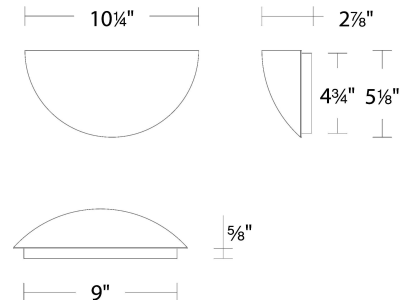

FINISHES:

LINE DRAWING:

WS-59210