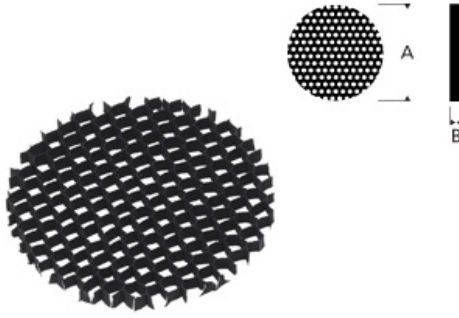

ACCESSORIES & OPTICAL CONTROLS

Eggcrate Louver

DESCRIPTION

Hexcell louver cuts glare from lamp. Requires a lens holder or an accessory that accepts lenses or louvers (sold separately).

OTHER

Low-voltage MR11 lamp up to 35 watts. Low-voltage MR16 lamp up to 75 watts. Low-voltage AR111 lamp up to 75 watts.

WEIGHT

0.011lb / 0kg ±

ORDERING INFORMATION

700 SHAPE OR SIZE

- A03-36 AR111
- A03-BK MR11
- A02-BK MR16/PAR16
- A03-20 PAR20
- A03-30 PAR30
- A03-38 PAR38

TECH LIGHTING®

7400 Linder Avenue T 847.410.4400
Skokie, Illinois 60077 F 847.410.4500