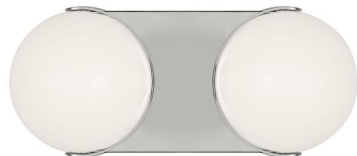

VISUAL COMFORT & Co.

EV1022PN-L1: Medium Vanity

Collection: Syrie

UPC #:014817645279

Finish: Polished Nickel (PN)

Dimensions:

Width: 11.88"

Height: 5.0"

Extends: 4.75'

Wire: 8" (color;Black/White)

Mounting Proc.: Screw(s)

Connection: Mounted To Box

Bulb Type: Array

Bulb Type: Integrated

Volts: 120

Watts: 14

Material List:

1 Body - Steel - Polished Nickel

Safety Listing:

Safety Listed for Damp Locations

Shade / Glass / Diffuser Details:

Part	Material	Finish	Quantity	Item Number	Length	Width	Height	Diameter	Fitter Diameter	Shade Top Length	Shade Top Width	Shade Top Diameter
Shade	Glass	Milk	2				4.0	4.75				