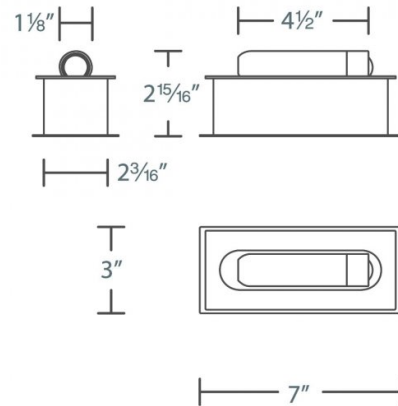

Fixture Type: _____

Catalog Number: _____

Project: _____

Location: _____

Scope

Wall Light 3000K

Model & Size	Color Temp & CRI	Watt	LED Lumens	Delivered Lumens	Finish
BL-29903 3"	3000K 90	9W	465	135	BK Black BN Brushed Nickel WT White

Example: **BL-29903-BK**

DESCRIPTION

This wall light features a wide pivotable arm, integral driver and convenient fingertip touch dimming.

FEATURES

- On-off switch on fixture
- Wide pivotable arm with light
- Integral driver
- Surface mount or recessed mount
- Fits 2" x 4" vertical switch box with conversion plate provided
- 8 ft cord included for hard-wired and portable installation
- Fingertip touch dimming on base
- Driver concealed within the fixture

SPECIFICATIONS

Color Temp:	3000K
Input:	120-240 VAC, 50/60Hz
CRI:	90
Rated Life:	50000 Hours
Standards:	ETL, cETL
Construction:	Aluminum hardware with glass lens

FINISHES

LINE DRAWING

BL-29903-BN