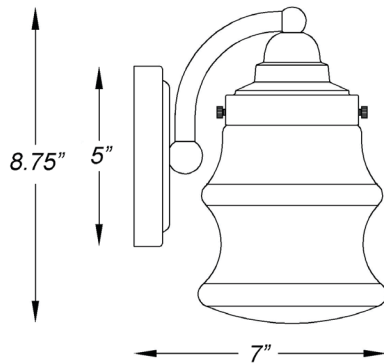

IN40074PN

KEAL 4-LIGHT WALL SCONCE

Side View

Front View

Description:	Keal 4-light wall sconce
Finish:	Polished nickel
Dimensions:	30.5" W x 8.75" H x 7" ext. Height on center: 4"
Bulbs:	4-100w Med.
Certification:	UL / damp location

Material:	Steel
Shade:	Glass
Glass:	Clear
Back Plate Dimensions:	5" dia.
Chain/Wire:	NA
Additional Finishes:	Antique Brass
Mounting:	Up or down