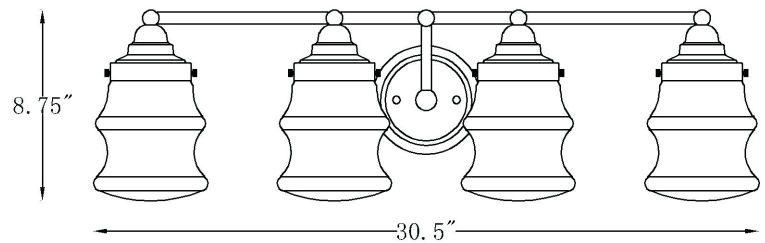

IN40074PN

KEAL 4-LIGHT WALL SCONCE

Side View

Front View

Description:	Keal 4-light wall sconce
Finish:	Polished nickel
Dimensions:	30.5" W x 8.75" H x 7" ext. Height on center: 4"
Bulbs:	4-100w Med.
Certification:	UL / damp location

Material:	Steel
Shade:	Glass
Glass:	Clear
Back Plate Dimensions:	5" dia.
Chain/Wire:	NA
Additional Finishes:	Antique Brass
Mounting:	Up or down