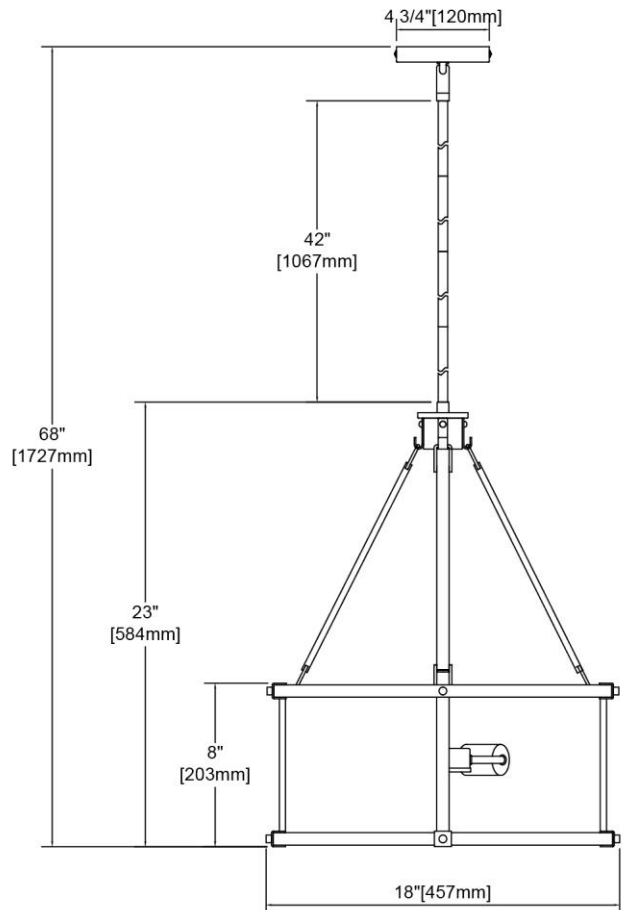

ITEM #:	47288/4
UPC	748119139531
Description	Geringer 4-Light Pendant in Charcoal and Beechwood with Seedy Glass Enclosure
Finish	Charcoal, Beechwood, Burnished Brass
Materials	Glass, Steel
Brand	ELK Lighting
Collection	Geringer
Category	Indoor Lighting
Type	Pendant

ITEM DIMENSIONS				RATINGS & SPECIFICATIONS				
Width	18 inches			Safety Rating	ETL		Certification	Dry locations
Depth	18 inches			ADA Compliant	N/A		Voltage	120 volts
Height	23 inches			BULBS / SOCKETS				
Weight	13 pounds			Quantity	4	Wattage	60 watts	
ADDITIONAL DIMENSIONS				Included	No	Type	A19 (E26 Medium Base)	
Backplate / Canopy	4.75 diameter			Other	N/A			
HCWO	N/A			CHAIN / CORD INFORMATION				
Min. Extension	N/A			Chain	N/A	Cord	72 inches - Black	
Max. Extension	N/A			SHADE / GLASS DETAILS				
OVERALL HEIGHT				Shade/Glass Description	Seedy Glass Enclosure			
Min.	32 inches	Max.	68 inches					
EXTENSION ROD(S)				Width	N/A		Height	N/A
Rods: 1-6, 3-12				Width at Top	N/A		Width at Bottom	N/A