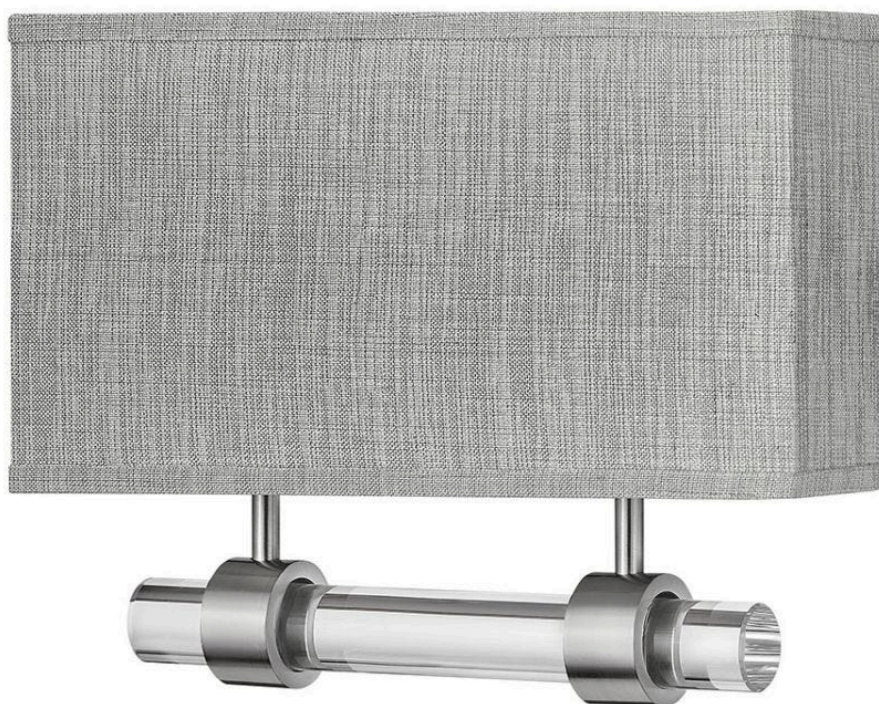

## LUSTER HEATHERED GRAY

TWO LIGHT SCONCE

**41603BN**

Inspired by its lustrous appeal, Luster is a supremely suitable wall sconce for a variety of hospitality or residential settings. Luster features a clear glass rod with chic beveled ends, and comes in either a Brushed Nickel or Heritage Brass finish met with an Off White Linen or Heather Gray Linen shade. This LED sconce is fully dimmable and ADA compliant.

**FINISH:** Brushed Nickel

**SHADE:** Heathered Gray Linen

**WIDTH:** 15"

**HEIGHT:** 11.8"

**DEPTH:** 0

**LIGHT SOURCE:** Integrated LED

**WATTAGE:** 32w LED \*Included