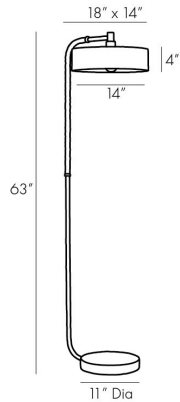

## AARON FLOOR LAMP

79813  
H: 63 IN, W: 18 IN, D: 14 IN  
Heritage Brass, Graphite Leather  
Contract Suitable As Is

This contemporary floor lamp possesses a modern sensibility defined by a sleek style and masterly materials. A heritage brass steel frame wrapped in gray leather seamlessly blends into a circular black marble base—a beautiful balance between natural and refined elements. The taupe cloth cord features a dimmable switch to create an ambiance that suits you. A bronze iron drum shade tops this modish luminescent. Marble will vary.

### DIMENSIONS

Foot Print	14.00 Dia: 11.00 IN
------------	------------------------

### WIRING

Rating	Indoor Only
Certification Note	BLACK CORD WILL BE VISABLE
Tilt Test	10 Degrees - AU
Cord	12 FT, Back of Lamp Base, SPT-2, Taupe Fabric
Socket	1, Type A - E26, White
Switch	Full Range Dimmer, On Line- Foot Switch
Maximum Watt	100
Voltage	110-120 V