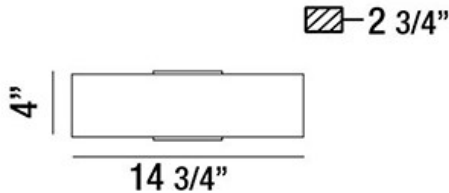

EXPO, WALL MOUNT

PRODUCT DETAILS

No. : 30143-012
 Product Color : ALUMINUM
 Product Material : METAL
 Width : 14.75"
 Height : 4"
 Ext : 2.75"
 Weight : 2.8lbs

LIGHT SOURCE DETAILS

Light Source Type : INTEGRATED LED
 Input Voltage : 120V
 Bulb Voltage : 120V
 Total Wattage : 6W
 Total Lumen : 540lm
 Kelvin : 3000K
 CRI : 80+
 Dimmable : Yes

Options Available

ITEM NO.	FINISH	SHADE
30143-012	ALUMINUM	

TECHNICAL DETAILS

Canopy / Backplate Length : 13.5"
 Canopy / Backplate Height : 2.5"
 Canopy / Backplate Width : 1.25"
 Adjustable Lamp Head : No
 Mounting : Up or Down
 Location : DRY
 Approval : 