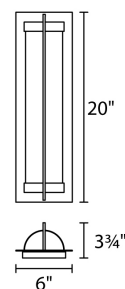

LINE DRAWING