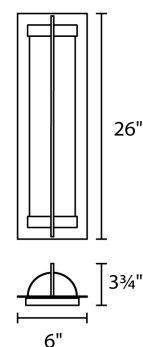

### REPLACEMENT PARTS

RPL-GLA-45726 - Glass for WS-W45726

### LINE DRAWING

**WS-W45726**