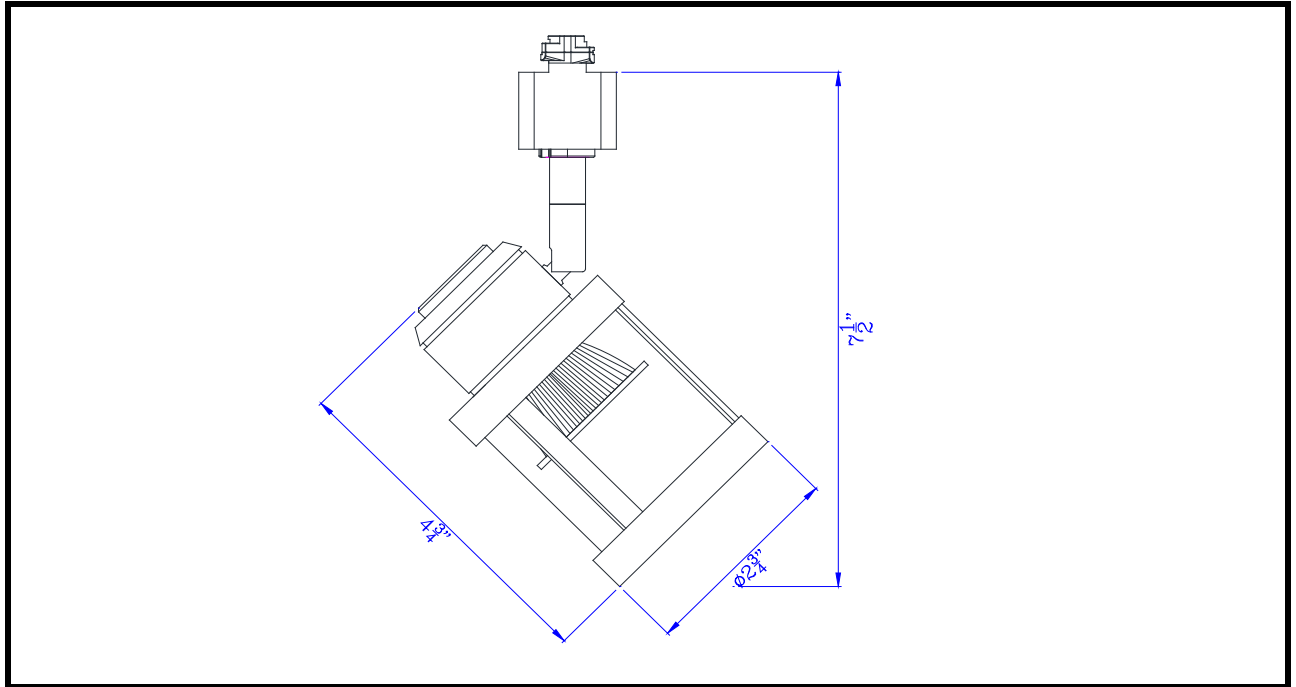

Project: \_\_\_\_\_

Catalog No.: \_\_\_\_\_

Lamp/Wattage: \_\_\_\_\_

**Model No. :** HT-819-RU

**Description:** 12W dimmable integrated LED track fixture, 720 lumen, 90 CRI

**Material:** Metal

**Finish :** Rust

**Rotation :** 355 degree

**Capability :** +90 degree from horizontal

**Voltage :** 120V

**Wattage :** 12W

**Dimming:** Dimmable, DVCL-153P/SCL-153P/AYCL-153P/CTCL-153P/DVCL-253P/  
GT-150/GTJ-250M (ALL ARE LUTRON BRAND)