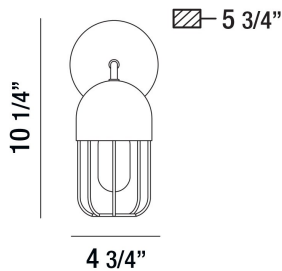

PALMERSTON, WALL MOUNT

PRODUCT DETAILS

No.	:	35960-010
Product Color	:	MATTE BLACK
Product Material	:	METAL
Shade / Accent Colour	:	GOLD
Shade / Accent Material	:	METAL
Width	:	4.75"
Height	:	10.5"
Ext	:	5.75"
Weight	:	1.9lbs

Options Available

ITEM NO.	FINISH	SHADE
35960-010	MATTE BLACK	GOLD

TECHNICAL DETAILS

Canopy / Backplate Height	:	1"
Canopy / Backplate Dia.	:	4.75"
Mounting	:	Down
Location	:	DAMP
Approval	:	

PROJECT INFORMATION