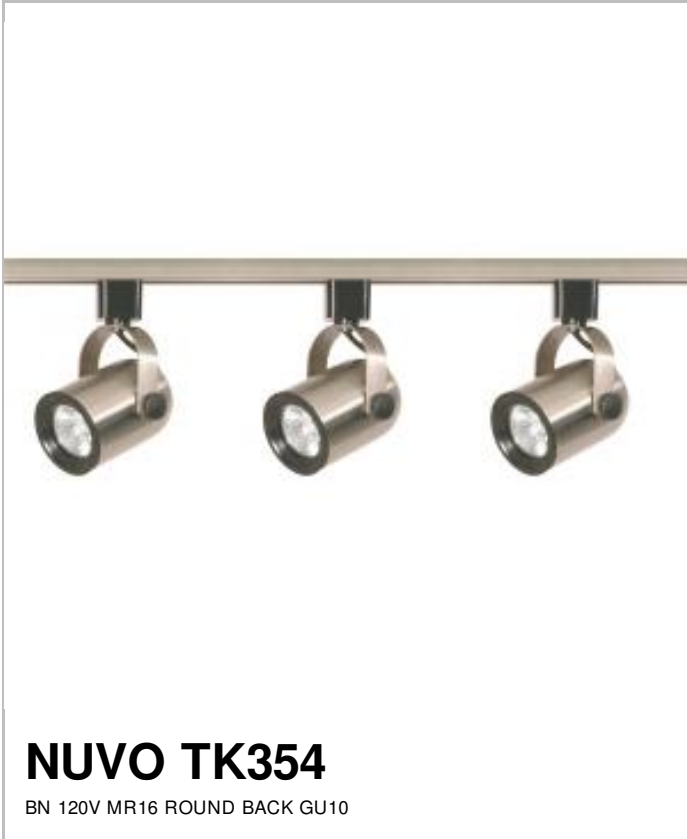

Project Name

Location

Prepared By

Notes

[www] 10-25-2021 04:00:44

General

Status	Active
Finish	Brushed Nickel
Base	Bi Pin GU10
Length (in.)	4.13
Width (in.)	2.75
Height (in.)	2.75
Dimmable	Lamp Dependent
Technology	Halogen
Indoor or Outdoor Fixture	Indoor

Dimensions

Extension (in.)	6.5
Weight (lb.)	4.90

Compliance

Safety Listing	cETLus
Location Rating	Dry
UL Application	Track
Energy Star	No
California Prop 65	Lead
RoHS Compliant	Yes

Additional Information

Includes	(1) Four foot track, (3) Track lighting heads, (1) Floating power feed canopy kit, All necessary mounting hardware
Warranty	1 Year Limited - Fixtures