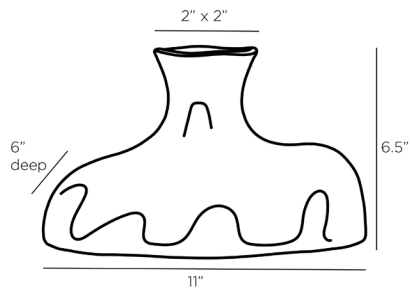

ARTERIOURS

TILBURY VASE

AVC03
H: 6.5 IN, W: 11 IN, D: 6 IN
Gold
Contract Suitable As Is

The Tilbury dares to be bold. The vase is rendered in an expressive de-colletage form in the gold ceramic. Use the watertight accent to hold a favorite bloom, or as an evocative tabletop accessory.

APPEARANCE

Material Ceramic
Material Type Matte
Top Coat/Sealant false

DIMENSIONS

Foot Print W: 11 IN, D: 6 IN
Opening W: 2, D: 2

SHIPPING

Product Weight 3 LBS
Gross Weight 1 6 LBS
Shipping Box 1 H: 8 IN, L: 13 IN, W: 8 IN