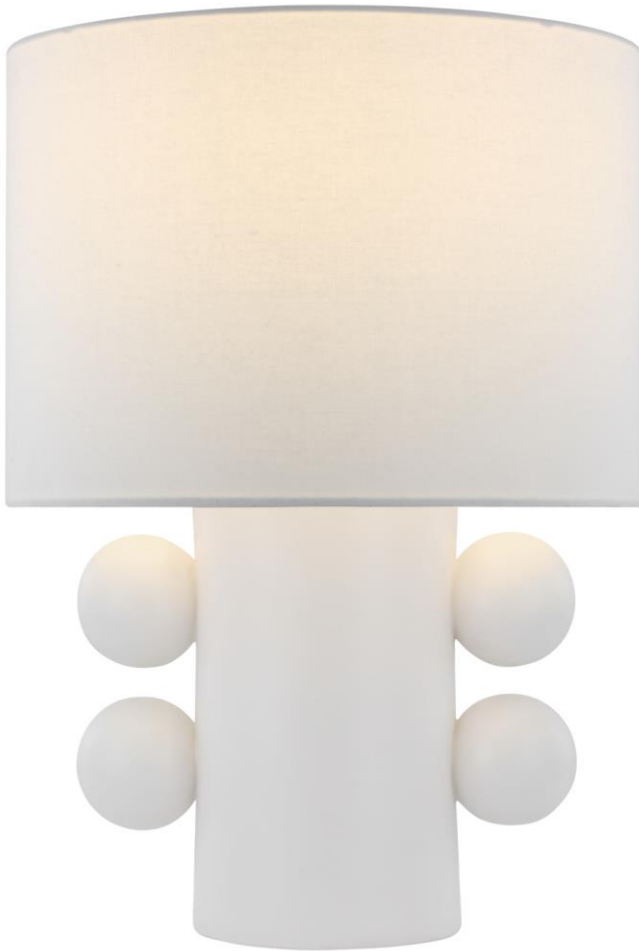

# TEAR SHEET

## Tiglia Low Table Lamp

Item # KW 3686PW-L

Designer: Kelly Wearstler

Height: 20.5"

Width: 14.75"

Base: 5.625" Round

Finishes: BLK, PW

Shade Treatments: L

Shade Details: 14.75" x 14.75" x 10.5"

Socket: E26 Keyless w/Dimmer on Back of Body

Wattage: 15 LED A19

Weight: 12 Pounds

Note: UL Only

Side View

Front View

Top View