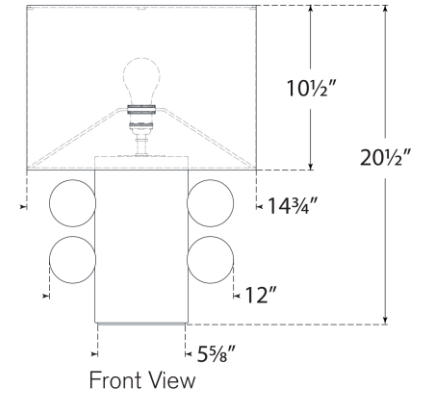

## Tiglia Low Table Lamp

Item # KW 3686PW-L

Designer: Kelly Wearstler

Height: 20.5"

Width: 14.75"

Base: 5.625" Round

Finishes: BLK, PW

Shade Treatments: L

Shade Details: 14.75" x 14.75" x 10.5"

Socket: E26 Keyless w/Dimmer on Back of Body

Wattage: 15 LED A19

Weight: 12 Pounds

Note: UL Only

Side View

Front View

Top View