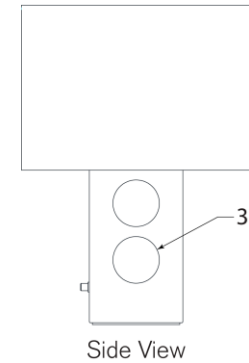

## Tiglia Low Table Lamp

Item # KW 3686PW-L

Designer: Kelly Wearstler

Height: 20.5"

Width: 14.75"

Base: 5.625" Round

Finishes: BLK, PW

Shade Treatments: L

Shade Details: 14.75" x 14.75" x 10.5"

Socket: E26 Keyless w/Dimmer on Back of Body

Wattage: 15 LED A19

Weight: 12 Pounds

Note: UL Only

Side View

Front View

Top View