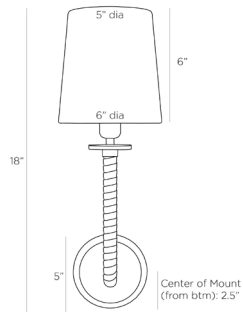

## WAYMAN SCONCE

DWC07  
H: 18 IN, W: 6 IN, D: 7.5 IN  
English Bronze  
Contract Suitable As Is

A classic wall sconce silhouette gets a fresh update, with a tightly wrapped arm in rich ivory leather, creating contrast and texture. The versatile illuminator is designed with an English bronze steel mount and a white linen shade. Finish will vary. Damp-rated, although limited covered outdoor conditions may affect finish.

### DIMENSIONS

Center Of Mount From Btm	2.5 IN
Shade	Top: 5.00 IN, Dia: 6.00 IN, Side: 6 IN
Backplate	Dia: 5.00 IN, D: 1 IN
Mount	Dia: 4.50 IN