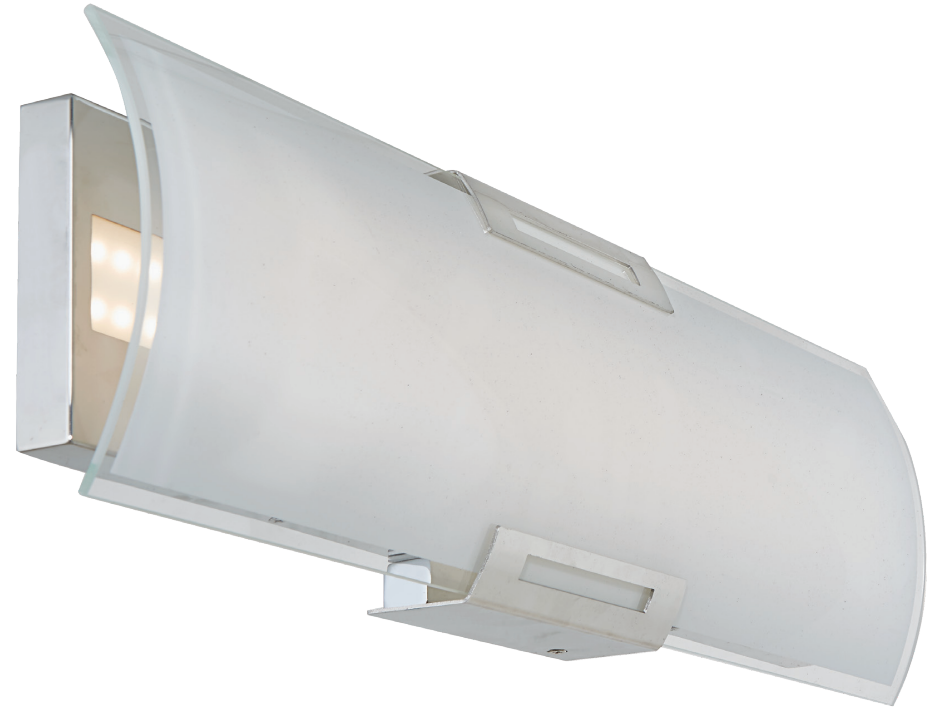

ABRA MODEL **20011WV-CH**

Curved glass panel LED vanity

FAMILY NAME **Allure**

UPC 00810035190139

Side Elevation

FIXTURE MATERIAL				FIXTURE DIMENSIONS IN INCHES										
Frame Material	Finishes Available	Diffuser Type	Diffuser Finish	Diameter	Height	o.a.h	Width	Length	Ext	Weight	ADA	Location	Rating	Compliance
Steel	CH-Chrome BN-Brushed Nickel	Glass	Frosted		6.5	6.5		24	3	9	Compliant	Wall Mount only	Damp Location	cETLus
LAMPING										Compatible Dimmers		Junction Box Type		SUPPLIED
Lamp Type	Lamp qty	Wattage	Max Wattage	Base	Kelvin	CRI	Initial Lumen's	Delivered Lumen's	Voltage	Most Dimmers		Standard 4 x 4 Octagon Box		
LED	1	32w	32w	Solid State Module	3000k	90+	2720	1904 estimated	120v	SPECIAL NOTES				

ABRA LIGHTING
NEOTERIC DESIGN

12151 Madera Way Riverside California 92503
Phone: 949-940-1155 • Toll Free 800-295-7121
www.abralighting.com

Project Name			
Date		Type	