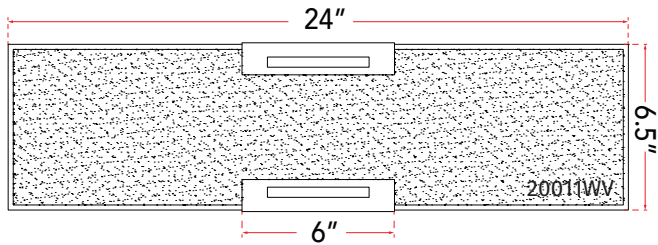

ABRA MODEL **20011WV-CH**

Curved glass panel LED vanity

FAMILY NAME **Allure**

UPC 00810035190139

Side Elevation

FIXTURE MATERIAL				FIXTURE DIMENSIONS IN INCHES										
Frame Material	Finishes Available	Diffuser Type	Diffuser Finish	Diameter	Height	o.a.h	Width	Length	Ext	Weight	ADA	Location	Rating	Compliance
Steel	CH-Chrome BN-Brushed Nickel	Glass	Frosted		6.5	6.5		24	3	9	Compliant	Wall Mount only	Damp Location	cETLus
LAMPING										Compatible Dimmers		Junction Box Type		SUPPLIED
Lamp Type	Lamp qty	Wattage	Max Wattage	Base	Kelvin	CRI	Initial Lumen's	Delivered Lumen's	Voltage	Most Dimmers		Standard 4 x 4 Octagon Box		
LED	1	32w	32w	Solid State Module	3000k	90+	2720	1904 estimated	120v	SPECIAL NOTES				