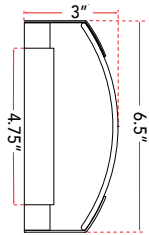

ABRA MODEL **20011WV-CH**

Curved glass panel LED vanity

FAMILY NAME **Allure**

UPC 00810035190139

Side Elevation

FIXTURE MATERIAL				FIXTURE DIMENSIONS IN INCHES										
Frame Material	Finishes Available	Diffuser Type	Diffuser Finish	Diameter	Height	o.a.h	Width	Length	Ext	Weight	ADA	Location	Rating	Compliance
Steel	CH-Chrome BN-Brushed Nickel	Glass	Frosted		6.5	6.5		24	3	9	Compliant	Wall Mount only	Damp Location	cETLus
LAMPING										Compatible Dimmers		Junction Box Type		SUPPLIED
Lamp Type	Lamp qty	Wattage	Max Wattage	Base	Kelvin	CRI	Initial Lumen's	Delivered Lumen's	Voltage	Most Dimmers		Standard 4 x 4 Octagon Box		
LED	1	32w	32w	Solid State Module	3000k	90+	2720	1904 estimated	120v	SPECIAL NOTES				