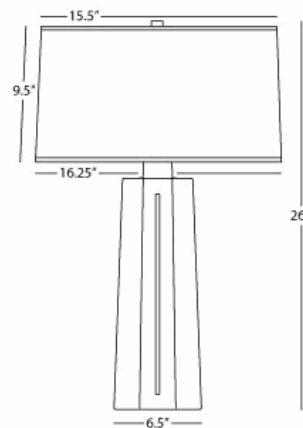

MASON

962

Table Lamp

1-150W Max.

Bulb Type: A

Switch: 3-Way

Lily Glazed Ceramic

Polished Nickel Accents

Oyster Linen Shade

See Delta/ Mason Table for Color Options

** Available for Quick SHIP **