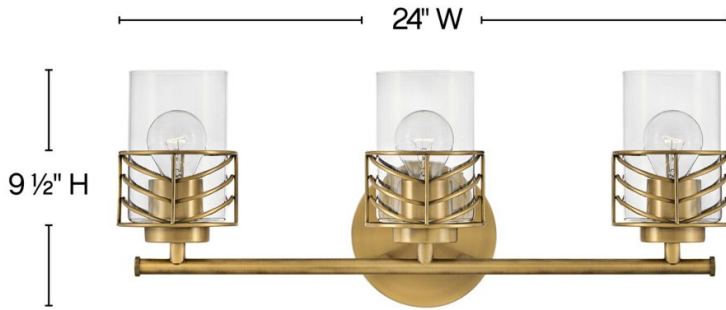

DELLA

50263LCB

MEDIUM THREE LIGHT VANITY

Della's unique chevron design casts beautiful shadows through clear glass. Transitional in style, Della is at home within a wide variety of décors - from bohemian to vintage mid-century to updated traditional. Available in a classic Black or a Lacquered Brass finish, this artistic family exudes stylish flair.

DETAILS	
FINISH:	Lacquered Brass
MATERIAL:	Steel
GLASS:	Clear
DIMMABLE:	YES, WITH DIMMABLE LAMP (NOT INCLUDED)

DIMENSIONS	
WIDTH:	24"
HEIGHT:	9.5"
WEIGHT:	6.5lb
BACK PLATE:	6.5" Dia.
EXTENSION:	6.5"
TOP TO OUTLET:	6.5"

LIGHT SOURCE	
LIGHT SOURCE:	Socketed
WATTAGE:	3-12w Med. LED, 100w Equiv.
VOLTAGE:	120v

SHIPPING	
CARTON LENGTH:	26.4
CARTON WIDTH:	8.3
CARTON HEIGHT:	11.6
CARTON WEIGHT:	8.5

- Mounting hardware is hidden on the back plate to ensure a clean silhouette
- Fixture can be mounted either up or down
- Suitable for use in damp locations as defined by NEC and CEC. Meets United States UL Underwriters Laboratories & CSA Canadian Standards Association Product Safety Standards.
- Ideal for vintage filament bulbs (not included)
- Merging the best of traditional and modern elements with a sophisticated and streamlined look