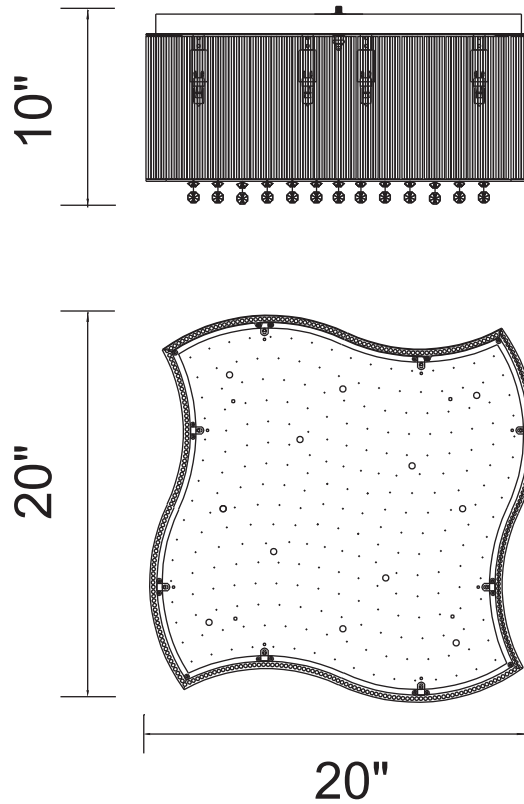

PROJECT: _____

FIXTURE TYPE: _____

LOCATION: _____

CONTACT/PHONE: _____

Item	5320C20C-S
Collection	ELSA
Finish	Chrome
Glass	-----
Crystal	Clear
Input	120V AC,60HZ,AC

Shade	-----
Length/Dia.	20"
Width/Ext.	20"
Height	10"
Maximum	-----
Lumens	-----

Light Source	G9
Bulb Info.	10×40W
Included	-----
Dimmable	Yes
Color	-----
Weight	