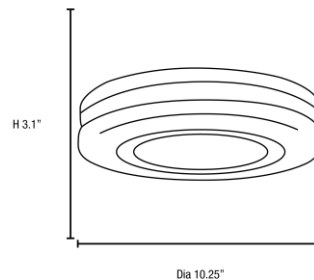

Stock Code: **50186-WH/OPL**

Collection: Altum

PRODUCT INFORMATION

Base: 50186 Parent: 50186
Mounting Type: Ceiling UPC: 641594159479
Finish: White
Diffuser: Opal

PRODUCT MEASUREMENTS

FIXTURE	BACKPLATE / CANOPY
Length:	Length
Width:	Width:
Diameter 10.25"	Diameter:
Height: 3.25"	Height:
Extension:	
Overall Height:	

Additional Notes:

Project Name: _____

Location: _____

Type: _____

Quantity: _____

Notes:

LINE DRAWING

IES FILE

In addition to Access Lighting's purchase and warranty terms and conditions, by signing below or placing an order, you agree that you are authorized to bind the entity placing any order and acknowledge the following: All of sizes and measurements are approximate and all images are for illustrative purposes only. In the event of an inconsistency, the "Product Measurements" section controls. There also may be slight differences in the colors and designs compared to the displayed and printed images.