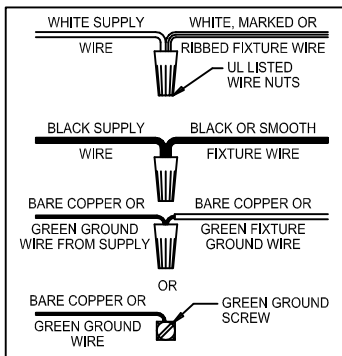

CAUTION: Read instructions carefully and turn electricity off at main circuit breaker panel before beginning installation.

400104

WARNING - If any Special Control Devices are used with this Fixture, Follow the Instructions Carefully to assure full compliance with N.E.C. requirements. If there are any questions, contact a Qualified Electrical Contractor.

WARNING - This product contains chemicals known to the State of California to cause cancer, birth defects and /or other reproductive harm. Thoroughly wash hands after installing, handling, cleaning, or otherwise touching this product.
CAUTION - All glass is fragile, use care when handling Glass component(s) and or Lamp(s).

CANOPY MOUNTING & WIRE CONNECTION ASSEMBLY STEPS:

ADJUST HEIGHT WITH "D"
N → A (TO LOCK)
RÉGLEZ LA HAUTEUR AVEC "D"
N → A (À VERROUILLER)
AJUSTA LA ALTURA CON "D"
N → A (APRETAR)

**B, C, G & EE
(NOT FURNISHED)
(NON FOURNIE)
(NO INCLUIDA)**

1. D,E → A
2. B,A → C
3. N,P,H → D (TO LOCK) (À VERROUILLER) (APRETAR)
4. P → H
5. F → M
6. L → M
7. J,K → L
8. L → H
9. F → L,K,J,H,D
10. F → G
11. J,K → H