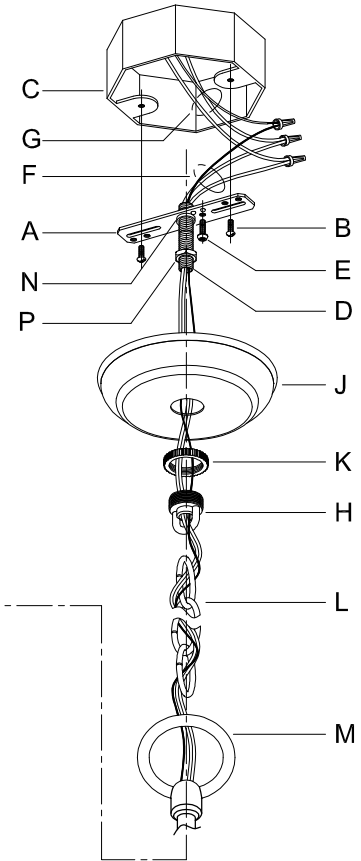

CAUTION: Read instructions carefully and turn electricity off at main circuit breaker panel before beginning installation.

400104

WARNING - If any Special Control Devices are used with this Fixture, Follow the Instructions Carefully to assure full compliance with N.E.C. requirements. If there are any questions, contact a Qualified Electrical Contractor.

CANOPY MOUNTING & WIRE CONNECTION ASSEMBLY STEPS:

ADJUST HEIGHT WITH "D"
 N → A (TO LOCK)
 RÉGLEZ LA HAUTEUR AVEC "D"
 N → A (À VERROUILLER)
 AJUSTA LA ALTURA CON "D"
 N → A (APRETAR)

**B, C, G & EE
 (NOT FURNISHED)
 (NON FOURNIE)
 (NO INCLUIDA)**

1. D,E → A
2. B,A → C
3. N,P,H → D (TO LOCK) (À VERROUILLER) (APRETAR)
4. P → H
5. F → M
6. L → M
7. J,K → L
8. L → H
9. F → L,K,J,H,D
10. F → G
11. J,K → H

FIXTURE ASSEMBLY STEPS:

1. U → V
2. M,S,T → U
3. CC → BB
4. EE → BB