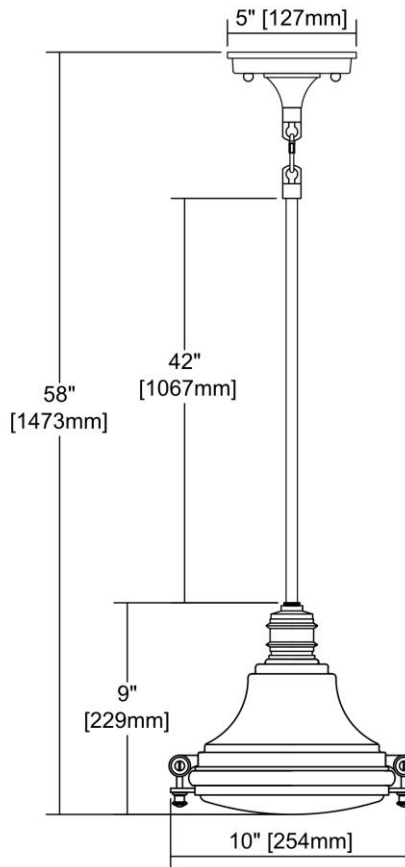

ITEM #:	16072/1
UPC	748119112718
Description	Riley 1-Light Mini Pendant in Oil Rubbed Bronze and Satin Brass with Opal White Glass
Finish	Oil Rubbed Bronze, Satin Brass
Materials	Glass, Metal
Brand	ELK Lighting
Collection	Riley
Category	Indoor Lighting
Type	Mini Pendant

ITEM DIMENSIONS				RATINGS & SPECIFICATIONS				
Width	10 inches			Safety Rating	UL		Certification	N/A
Depth	10 inches			ADA Compliant	N/A		Voltage	N/A
Height	9 inches			BULBS / SOCKETS				
Weight	4 pounds			Quantity	1	Wattage	60 watts	
ADDITIONAL DIMENSIONS				Included	No		Type	A19 (E26 Medium Base)
Backplate / Canopy	5x5			Other	N/A			
HCWO	N/A			CHAIN / CORD INFORMATION				
Min. Extension	N/A			Chain	N/A		Cord	N/A
Max. Extension	N/A			SHADE / GLASS DETAILS				
OVERALL HEIGHT				Shade/Glass Description	Opal White Glass			
Min.	N/A		Max.	N/A				
EXTENSION ROD(S)				Width	N/A		Height	N/A
Rods: 1-6, 3-12				Width at Top	N/A		Width at Bottom	N/A