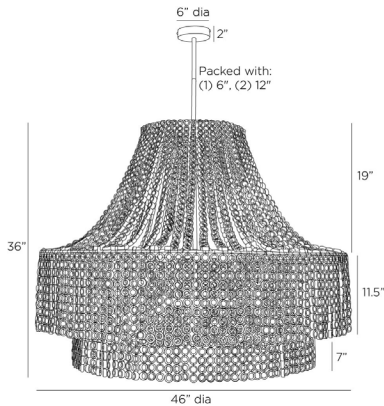

## HANNIE LARGE CHANDELIER

DLS10  
H: 44 IN, Dia: 46.00 IN  
White  
Contract Suitable As Is

We updated the classic Hannie in a super-sized scale for extra impact, assuring it will be the ultimate statement piece. A beaded, white wash Beechwood empire silhouette lays the foundation for creative detailing, including hand-carved circular beads that layer to diffuse light throughout a space. This textural style suspends from an antique brass-plated iron pipe. Finish will vary.

### DIMENSIONS

	7 IN
Chandelier	H: 36 IN, Dia: 46.00 IN
Minimum Hanging Height	44 IN
Maximum Hanging Height	68 IN
Canopy	H: 2 IN, Dia: 6.00 IN