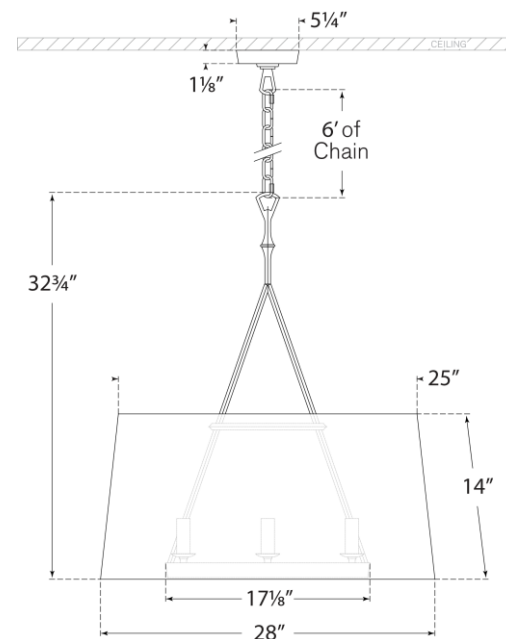

TEAR SHEET

Dauphine Large Hanging Shade

Item # S 5401GI-L

Designer: Studio VC

Height: 32.75"

Width: 28"

Canopy: 5.25" Round

Finishes: AI, GI

Shade Treatments: L

Shade Details: 25" x 28" x 14"

Socket: 6 - E12 Candelabra

Wattage: 6 - 60 B11

Weight: 12 Pounds

Front View