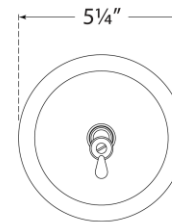

TEAR SHEET

Katie Small Bell Jar Sconce

Item # TOB 2225BZ/G1-SG

Designer: Thomas O'Brien

Height: 18"

Width: 8.2"

Extension: 9"

Backplate: 5.25" Round

Finishes: BZ, HAB, PN

Glass Options: CG, SG

Socket: E12 Candelabra

Wattage: 40 C

Front View
Mounting Plate