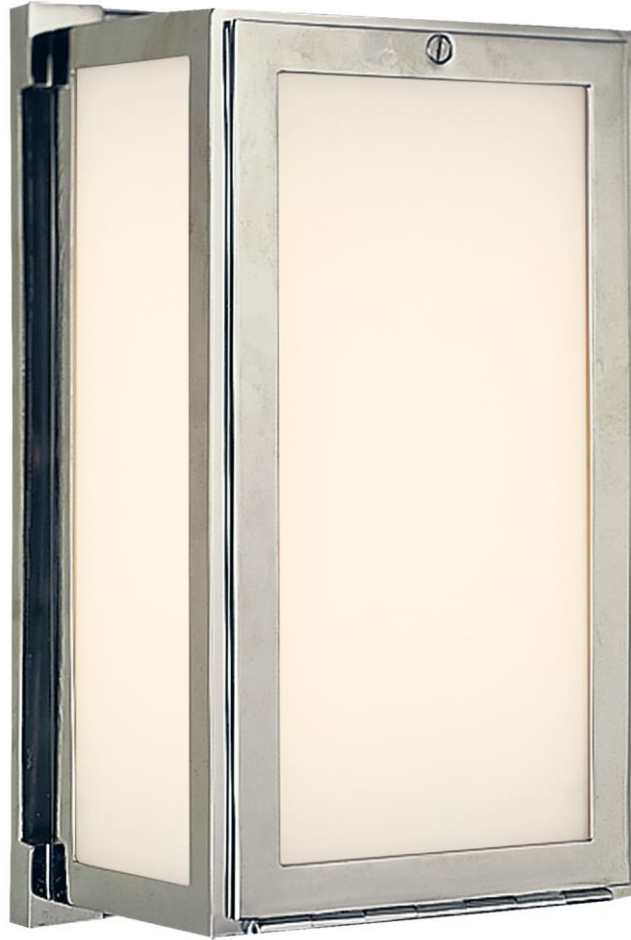

TEAR SHEET

Mercer Short Box Light

Item # TOB 2003PN

Designer: Thomas O'Brien

Height: 9.5"

Width: 5.5"

Extension: 4"

Backplate: 5.5" x 9.5" Rectangle

Finishes: BZ, CH, HAB, PN

Glass Options: WG

Socket: E26 Keyless

Wattage: 60 T10

Weight: 5 Pounds