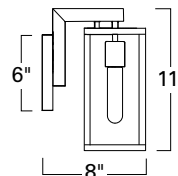

Post
1188-MB-CL

Ceiling / Flush
1184-MB-CL

1188 Post

1184 Ceiling / Flush

Small Sconce
1185-MB-CL

Medium Sconce
1186-MB-CL

Large Sconce
1187-MB-CL

1185 Small

Top View

1186 Medium

1187 Large

SOLID BRASS

Product Name / Model / Dimensions					Finish Options	Diffuser	Lamping Options
CAPTURE - Post 1188, Flush 1184, Small Sconce 1185, Medium Sconce 1186, Large Sconce 1187					Standard Matte Black / MB	Standard Clear Glass / CL	Standard 1185 1186 1187 1188 - 1- 75 Watt Edison T10 Recommended 1184 - 2- 75 Watt Edison T10 Recommended
	Height	Width	Projection	TTO*			
1185	11"	4 3/4"	8"	4 7/8"			
1186	17"	5 1/2"	8 1/2"	4 7/8"			
1187	21"	5 1/2"	8 1/2"	4 7/8"			
1188	24 1/2"	5 3/4"					
1184	4 1/4"	12" square					
1185 Backplate 6" H X 4 3/4" W 1186 1187 Backplate 8" H X 4 3/4" W							