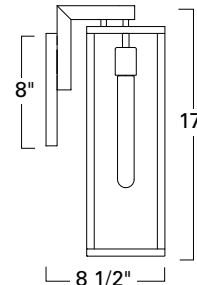

Post
1188-MB-CL

Ceiling / Flush
1184-MB-CL

1188 Post

1184 Ceiling / Flush

Small Sconce
1185-MB-CL

Medium Sconce
1186-MB-CL

Large Sconce
1187-MB-CL

1185 Small

Top View

1186 Medium

1187 Large

SOLID BRASS

Product Name / Model / Dimensions					Finish Options	Diffuser	Lamping Options
CAPTURE - Post 1188, Flush 1184, Small Sconce 1185, Medium Sconce 1186, Large Sconce 1187					Standard Matte Black / MB	Standard Clear Glass / CL	Standard 1185 1186 1187 1188 - 1- 75 Watt Edison T10 Recommended 1184 - 2- 75 Watt Edison T10 Recommended
	Height	Width	Projection	TTO*			
1185	11"	4 3/4"	8"	4 7/8"			
1186	17"	5 1/2"	8 1/2"	4 7/8"			
1187	21"	5 1/2"	8 1/2"	4 7/8"			
1188	24 1/2"	5 3/4"					
1184	4 1/4"	12" square					
1185 Backplate 6" H X 4 3/4" W 1186 1187 Backplate 8" H X 4 3/4" W							