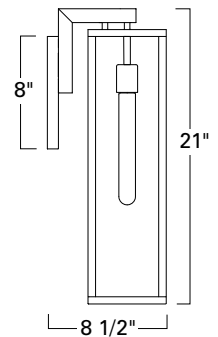

Post
1188-MB-CL

Ceiling / Flush
1184-MB-CL

1188 Post

1184 Ceiling / Flush

Small Sconce
1185-MB-CL

Medium Sconce
1186-MB-CL

Large Sconce
1187-MB-CL

1185 Small

Top View

1186 Medium

1187 Large

SOLID BRASS

Product Name / Model / Dimensions					Finish Options	Diffuser	Lamping Options
CAPTURE - Post 1188, Flush 1184, Small Sconce 1185, Medium Sconce 1186, Large Sconce 1187					Standard Matte Black / MB	Standard Clear Glass / CL	Standard 1185 1186 1187 1188 - 1- 75 Watt Edison T10 Recommended 1184 - 2- 75 Watt Edison T10 Recommended
	Height	Width	Projection	TTO*			
1185	11"	4 3/4"	8"	4 7/8"			
1186	17"	5 1/2"	8 1/2"	4 7/8"			
1187	21"	5 1/2"	8 1/2"	4 7/8"			
1188	24 1/2"	5 3/4"					
1184	4 1/4"	12" square					
1185 Backplate 6" H X 4 3/4" W 1186 1187 Backplate 8" H X 4 3/4" W							