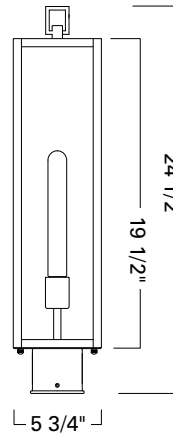

CAPTURE

- 1185 - SMALL
- 1186 - MEDIUM
- 1187 - LARGE
- 1188 - POST
- 1184 - CEILING / FLUSH

Project Name _____

Fixture Type _____

Quantity _____

Norwell Lighting

I L E X

Custom Metalcraft

Post
1188-MB-CL

Ceiling / Flush
1184-MB-CL

1188 Post

1184 Ceiling / Flush

Small Sconce
1185-MB-CL

Medium Sconce
1186-MB-CL

Large Sconce
1187-MB-CL

1185 Small

Top View

1186 Medium

1187 Large

SOLID BRASS

Product Name / Model / Dimensions					Finish Options	Diffuser	Lamping Options
CAPTURE - Post 1188, Flush 1184, Small Sconce 1185, Medium Sconce 1186, Large Sconce 1187					Standard Matte Black / MB	Standard Clear Glass / CL	Standard 1185 1186 1187 1188 - 1- 75 Watt Edison T10 Recommended 1184 - 2- 75 Watt Edison T10 Recommended
	Height	Width	Projection	TTO*			
1185	11"	4 3/4"	8"	4 7/8"			
1186	17"	5 1/2"	8 1/2"	4 7/8"			
1187	21"	5 1/2"	8 1/2"	4 7/8"			
1188	24 1/2"	5 3/4"					
1184	4 1/4"	12" square					
1185 Backplate 6" H X 4 3/4" W 1186 1187 Backplate 8" H X 4 3/4" W							