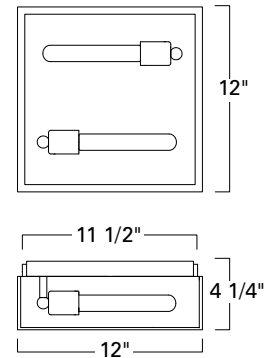

Post
1188-MB-CL

Ceiling / Flush
1184-MB-CL

1188 Post

1184 Ceiling / Flush

Small Sconce
1185-MB-CL

Medium Sconce
1186-MB-CL

Large Sconce
1187-MB-CL

1185 Small

Top View

1186 Medium

1187 Large

SOLID BRASS

Product Name / Model / Dimensions					Finish Options	Diffuser	Lamping Options
CAPTURE - Post 1188, Flush 1184, Small Sconce 1185, Medium Sconce 1186, Large Sconce 1187					Standard Matte Black / MB	Standard Clear Glass / CL	Standard 1185 1186 1187 1188 - 1- 75 Watt Edison T10 Recommended 1184 - 2- 75 Watt Edison T10 Recommended
	Height	Width	Projection	TTO*			
1185	11"	4 3/4"	8"	4 7/8"			
1186	17"	5 1/2"	8 1/2"	4 7/8"			
1187	21"	5 1/2"	8 1/2"	4 7/8"			
1188	24 1/2"	5 3/4"					
1184	4 1/4"	12" square					
1185 Backplate 6" H X 4 3/4" W 1186 1187 Backplate 8" H X 4 3/4" W							