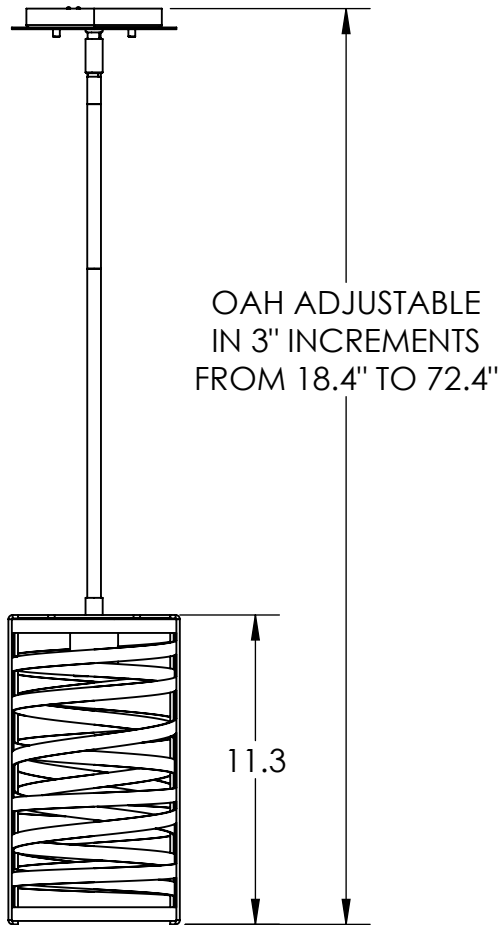

Collection: TEMPEST

Product #: LAB0013-11

NO LENS, EXPOSED LAMPING

FROSTED GLASS CYLINDER

Product #	Electrical Type	Bulb Type	Wattage	Socket Type
LAB0013-11-XX-X-00X-E2	Incandescent	B11	60	Medium E26
LAB0013-11-XX-X-00X-G2	Flourescent	CFL/LED RETRO	13	GU-24

Bulbs Not Included

Visit hammertonstudio.com for product options and specifications.

3/8/2016 (B)

Mounting Packet: Y	Electrical Type: SEE TABLE
Approximate lbs.: 8	Bulb Qty: 1 Bulb Type: SEE TABLE
Finish: SEE WEB SITE FOR OPTIONS	Wattage: SEE TABLE Voltage: 120
Top Diffuser: OPEN	Socket Type: SEE TABLE
Bottom Diffuser: OPEN	UL Location: DRY

Mounting Detail

MOUNTS DIRECTLY TO J-BOX

All fixtures created by Hammerton are handcrafted by artisans. Dimensions may vary up to 7/8".

© Copyright 2016. All rights in design, detail or invention of this drawing are reserved as the property of Hammerton. Any imitation or adaptation without written consent is strictly prohibited.