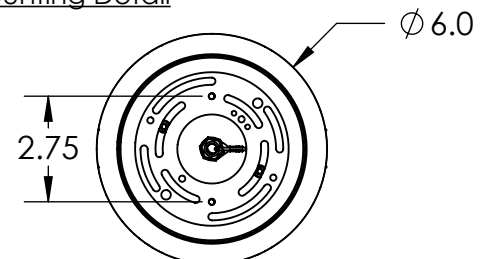

Bulbs Not Included

Visit hammertonstudio.com for product options and specifications.

3/8/2016 (B)

Mounting Packet: Y	Electrical Type: SEE TABLE
Approximate lbs.: 8	Bulb Qty: 1 Bulb Type: SEE TABLE
Finish: SEE WEB SITE FOR OPTIONS	Wattage: SEE TABLE Voltage: 120
Top Diffuser: OPEN	Socket Type: SEE TABLE
Bottom Diffuser: OPEN	UL Location: DRY

Mounting Detail

MOUNTS DIRECTLY TO J-BOX

All fixtures created by Hammerton are handcrafted by artisans. Dimensions may vary up to 7/8".

© Copyright 2016. All rights in design, detail or invention of this drawing are reserved as the property of Hammerton. Any imitation or adaptation without written consent is strictly prohibited.