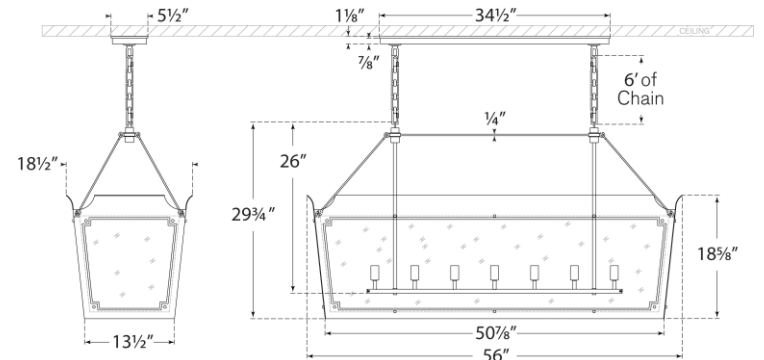

TEAR SHEET

Caddo Large Linear Lantern

Item # JN 5025SW/G-CG

Designer: Julie Neill

Height: 29.75"

Width: 56.25" x 19"

Extension: 17"

Canopy: 5.5" x 34.5" Rectangle

Finishes: CEL/G, MBK/G, SW/G

Glass Options: CG

Socket: 7 - E12 Candelabra

Wattage: 7 - 60 C11

Weight: 64 Pounds

Note: Requires Special Assembly and Installation

Side View

Front View

Top View