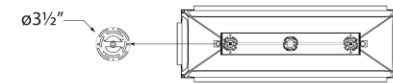

TEAR SHEET

Caddo Large Linear Lantern

Item # JN 5025SW/G-CG

Designer: Julie Neill

Height: 29.75"

Width: 56.25" x 19"

Extension: 17"

Canopy: 5.5" x 34.5" Rectangle

Finishes: CEL/G, MBK/G, SW/G

Glass Options: CG

Socket: 7 - E12 Candelabra

Wattage: 7 - 60 C11

Weight: 64 Pounds

Note: Requires Special Assembly and Installation

Side View

Front View