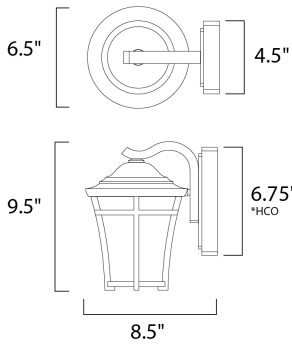

PRODUCT DESCRIPTION

MEASUREMENTS

DIMENSION : 6.5" W x 9.5" H x 8.5" Ext
BACK PLATE : 4.5" W x 6.75" H x 2.5" HCO
HANGING WEIGHT : 2.93 lb

LAMPING

INPUT VOLTAGE : 120V
LUMENS : 800 Rated
BULB : 1 x 9W LED E26 Medium , 9W Total
BULB INCLUDED : (Included)
DIMMABLE :
CRI : 90+ CRI
COLOR_TEMP : 3000K

FINISHES OPTION

Copper Oxide

GLASS

Lace LA

MATERIAL

Die Cast Aluminum

RATINGS

cETLus
Wet Location
For Outdoor

ADDITIONAL

RATED LIFE 25000 Hours
OPERATING TEMPERATURE:
-20°C (-4°F), 40°C (104°F)

Always consult a qualified electrician before installing any lighting product.