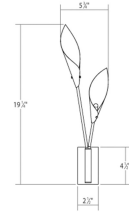

Project:

Calla LED Sconce Spec Sheet

SKU: 2356.25 Learn more at:
<https://sonnemanlight.com/calla-led-sconce>

Description: Calla radiates a soft luminous glow through its translucent petal-like shades.

Type #:

Dimensions

Height:	19.25"
Width:	5.75"
Extends:	6.5"
Minimum Extension:	6.5"
Maximum Extension:	6.5"
Canopy/Backplate/Base Width:	2.5
Canopy/Backplate/Base Depth:	0.5
Canopy/Backplate/Base Height:	4.5

Electrical Specs

Installation

Installation:	Licensed electrician required
Installation Orientation:	Vertical

Shipping

Carton 1 L x W x H:	21" X 7" X 3"
Carton 1 Gross Weight:	2 LBS
Fixture Weight:	0.78

Shade

Shade 1 Material:	PET
-------------------	-----