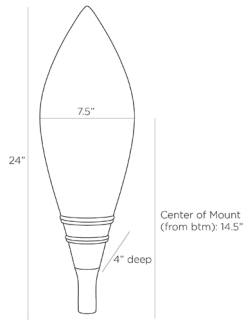

ARTERIO RS

TIDAL SCONCE

DWS01
H: 24 IN, W: 7.5 IN, D: 4 IN
Natural Rattan
Contract Suitable As Is

Our canoe-shaped Tidal sconce infuses coastal elegance and midcentury character into an interior. Created in natural rattan, the artisan wall light emits a warm, backlit glow. Finish will vary.

APPEARANCE

Material	Rattan
Finish Will Vary	true
Top Coat/Sealant	false

DIMENSIONS

Center Of Mount From Btm	14.5 IN
Backplate	Dia: 5.00 IN, D: 1 IN
Mount	Dia: 4.50 IN

WIRING

Rating	Indoor Only
Suggested Bulb Type	B10
Cord	0.5 FT, Black/White, SVT
Socket	2, Type B - E12
Photographed Bulb	Clear Straight Tip Candelabra Bulb
Maximum Watt	40
Voltage	110-120 V