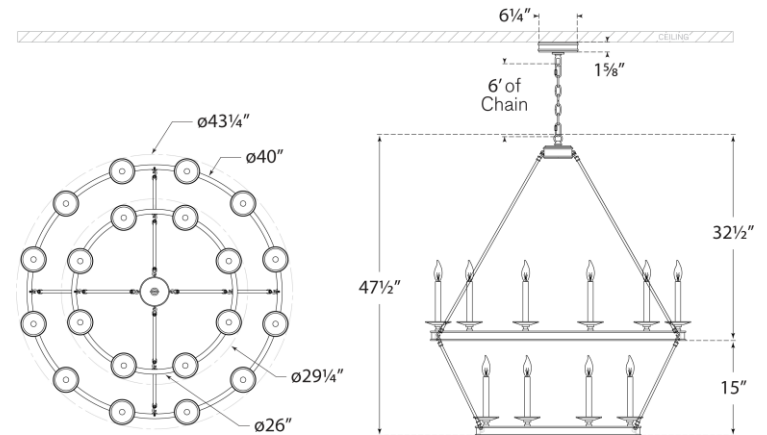

TEAR SHEET

Launceton Large Two Tiered Chandelier

Item # CHC 1607PN

Designer: Chapman & Myers

Height: 47.5"

Width: 43.25"

Canopy: 6" Round

Finishes: AB, BZ, PN

Socket: 20 - E12 Candelabra

Wattage: 20 - 40 C11

Weight: 43 Pounds

Top View

Front View