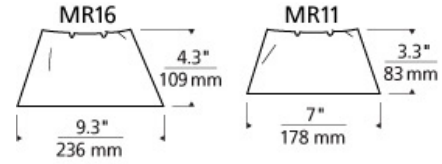

ACCESSORIES & OPTICAL CONTROLS

Flight Paper

DESCRIPTION

Decorative shade of white heat-resistant paper. MR16 of up to 50 watts; MR11 of up to 35 watts.

OTHER

Low-voltage MR16 lamp up to 50 watts (not included). Low-voltage MR11 lamp up to 35 watts (not included).

WEIGHT

0.05lb / 0.02kg ±

ORDERING INFORMATION

700FP	SHAPE OR SIZE	COLOR
11	MR11	WH WHITE
16	MR16/PAR16	

TECH LIGHTING®

7400 Linder Avenue T 847.410.4400
Skokie, Illinois 60077 F 847.410.4500

Tech Lighting, L.L.C.